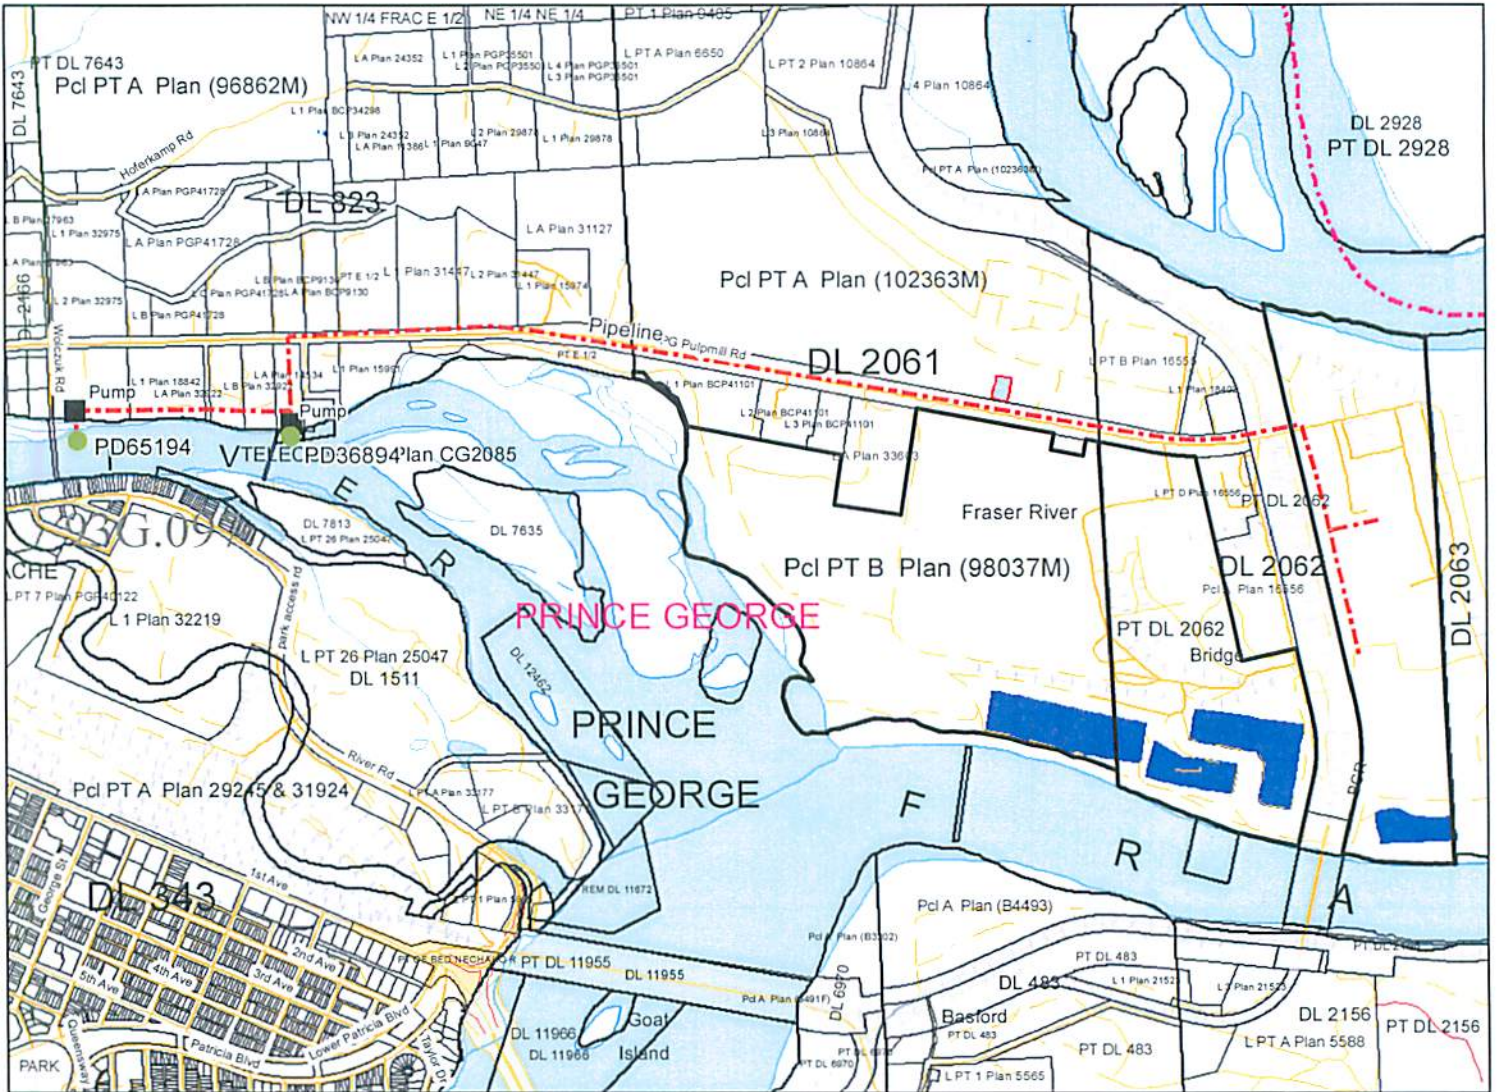

BRITISH
COLUMBIA

WATER DISTRICT: Prince George
 PRECINCT: Vanderhoof
 LAND DISTRICT: Cariboo

LEGEND:
 Scale: 1:20,000
 Point of Diversion: ● PD36894, PD65194
 Map Number: 93G097
 Pipe: - - - - -

Signature:

Date: **MAY 23 2014**
 C.L. C131513
 File: 7001718

The boundaries of the land to which this licence is appurtenant are shown thus: