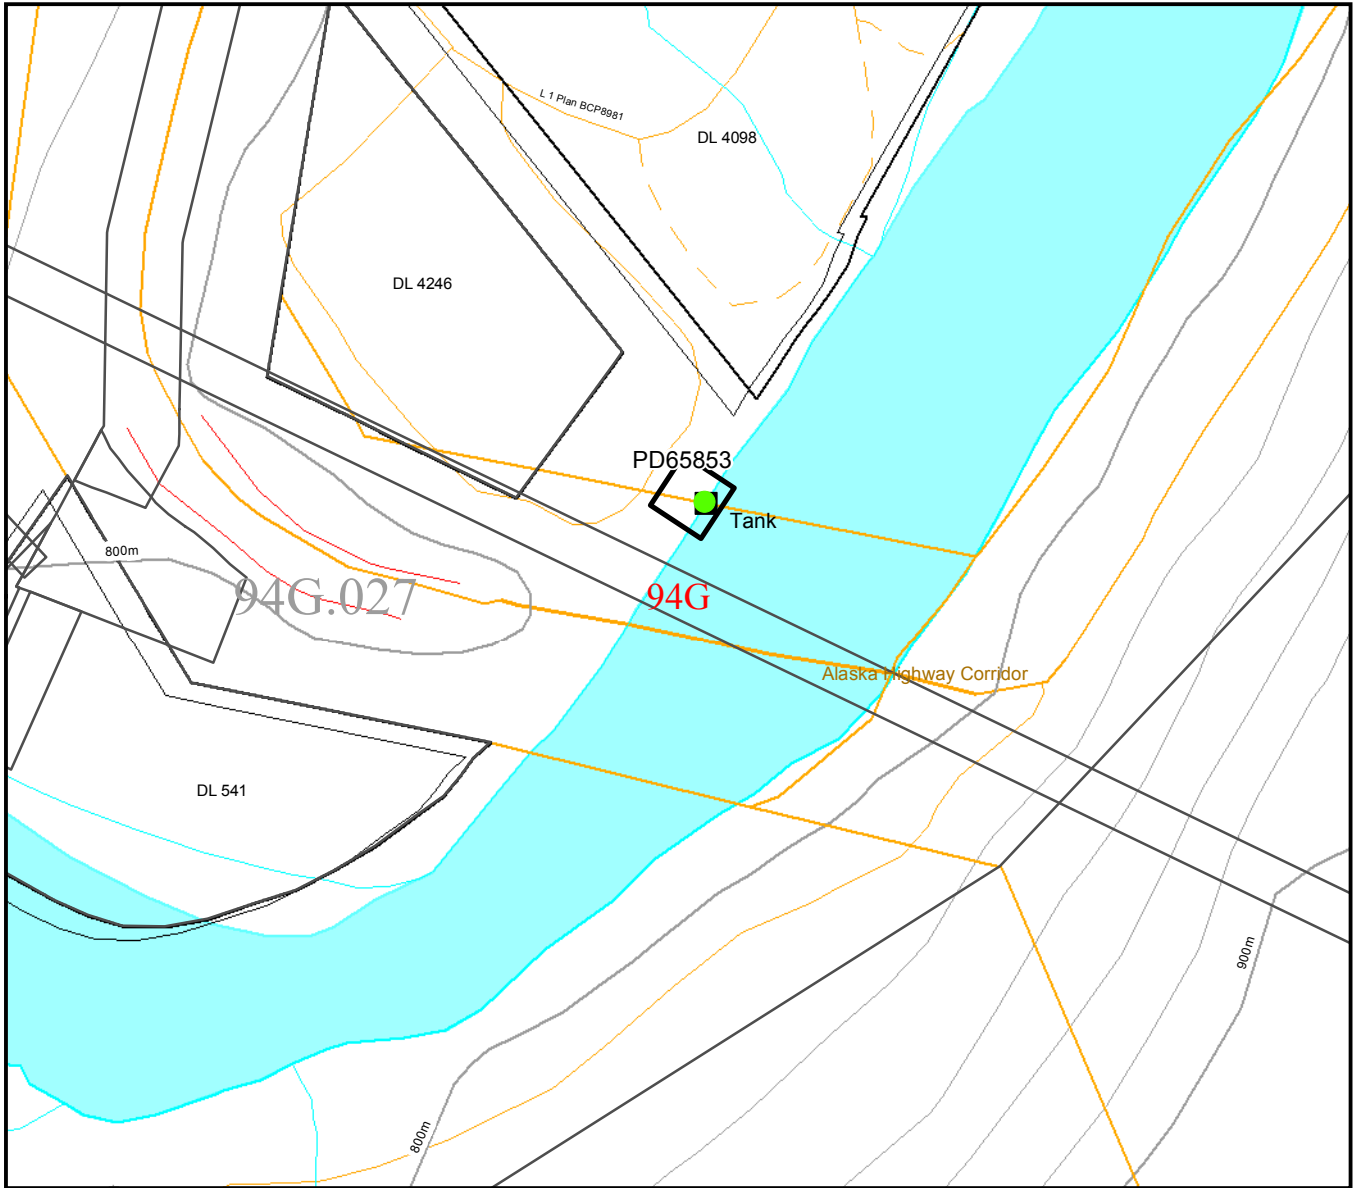

BRITISH COLUMBIA

WATER DISTRICT: Liard
 PRECINCT: Liard
 LAND DISTRICT: Peace River

Signature: 

LEGEND:
 Scale: 1:2,500
 Point of Diversion:  PD65853
 Map Number: 931095
 Pipe 
 The boundaries of the land to which this licence is appurtenant are shown thus: 