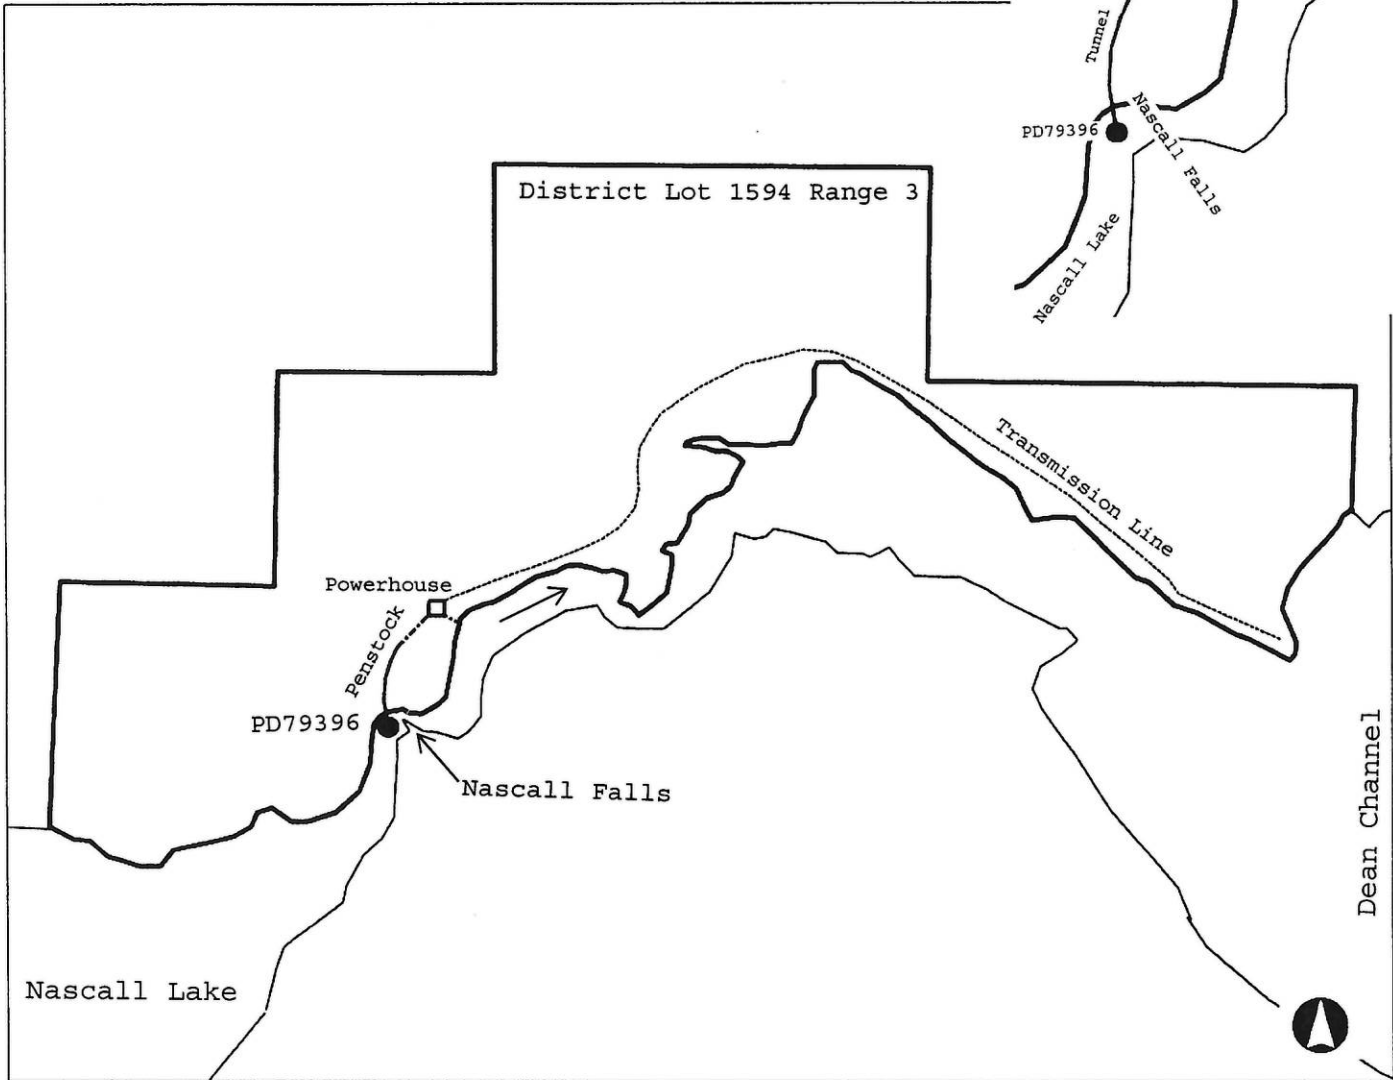

BRITISH COLUMBIA

Inset

WATER DISTRICT: Cariboo
 PRECINCT: Bella Coola
 LAND DISTRICT: Coast

Signature: *[Signature]*
 Date: JUL 16 2015

LEGEND:

Not to Scale

Point of Diversion ●

Map Number: 93.D.044

Pipe: - . - . - .

Conditional Water Licence C131956

File 1003031

The boundaries of the land to which this licence is appurtenant are shown thus: —————