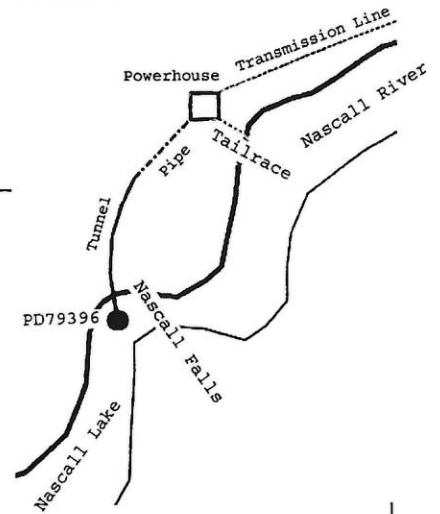

BRITISH COLUMBIA

Inset

WATER DISTRICT: Cariboo
 PRECINCT: Bella Coola
 LAND DISTRICT: Coast

Signature: *[Signature]*
 Date: JUL 16 2015

LEGEND:

Not to Scale

Point of Diversion ●

Map Number: 93.D.044

Pipe: - . - . - .

Conditional Water Licence C131956

File 1003031

The boundaries of the land to which this licence is appurtenant are shown thus: —————