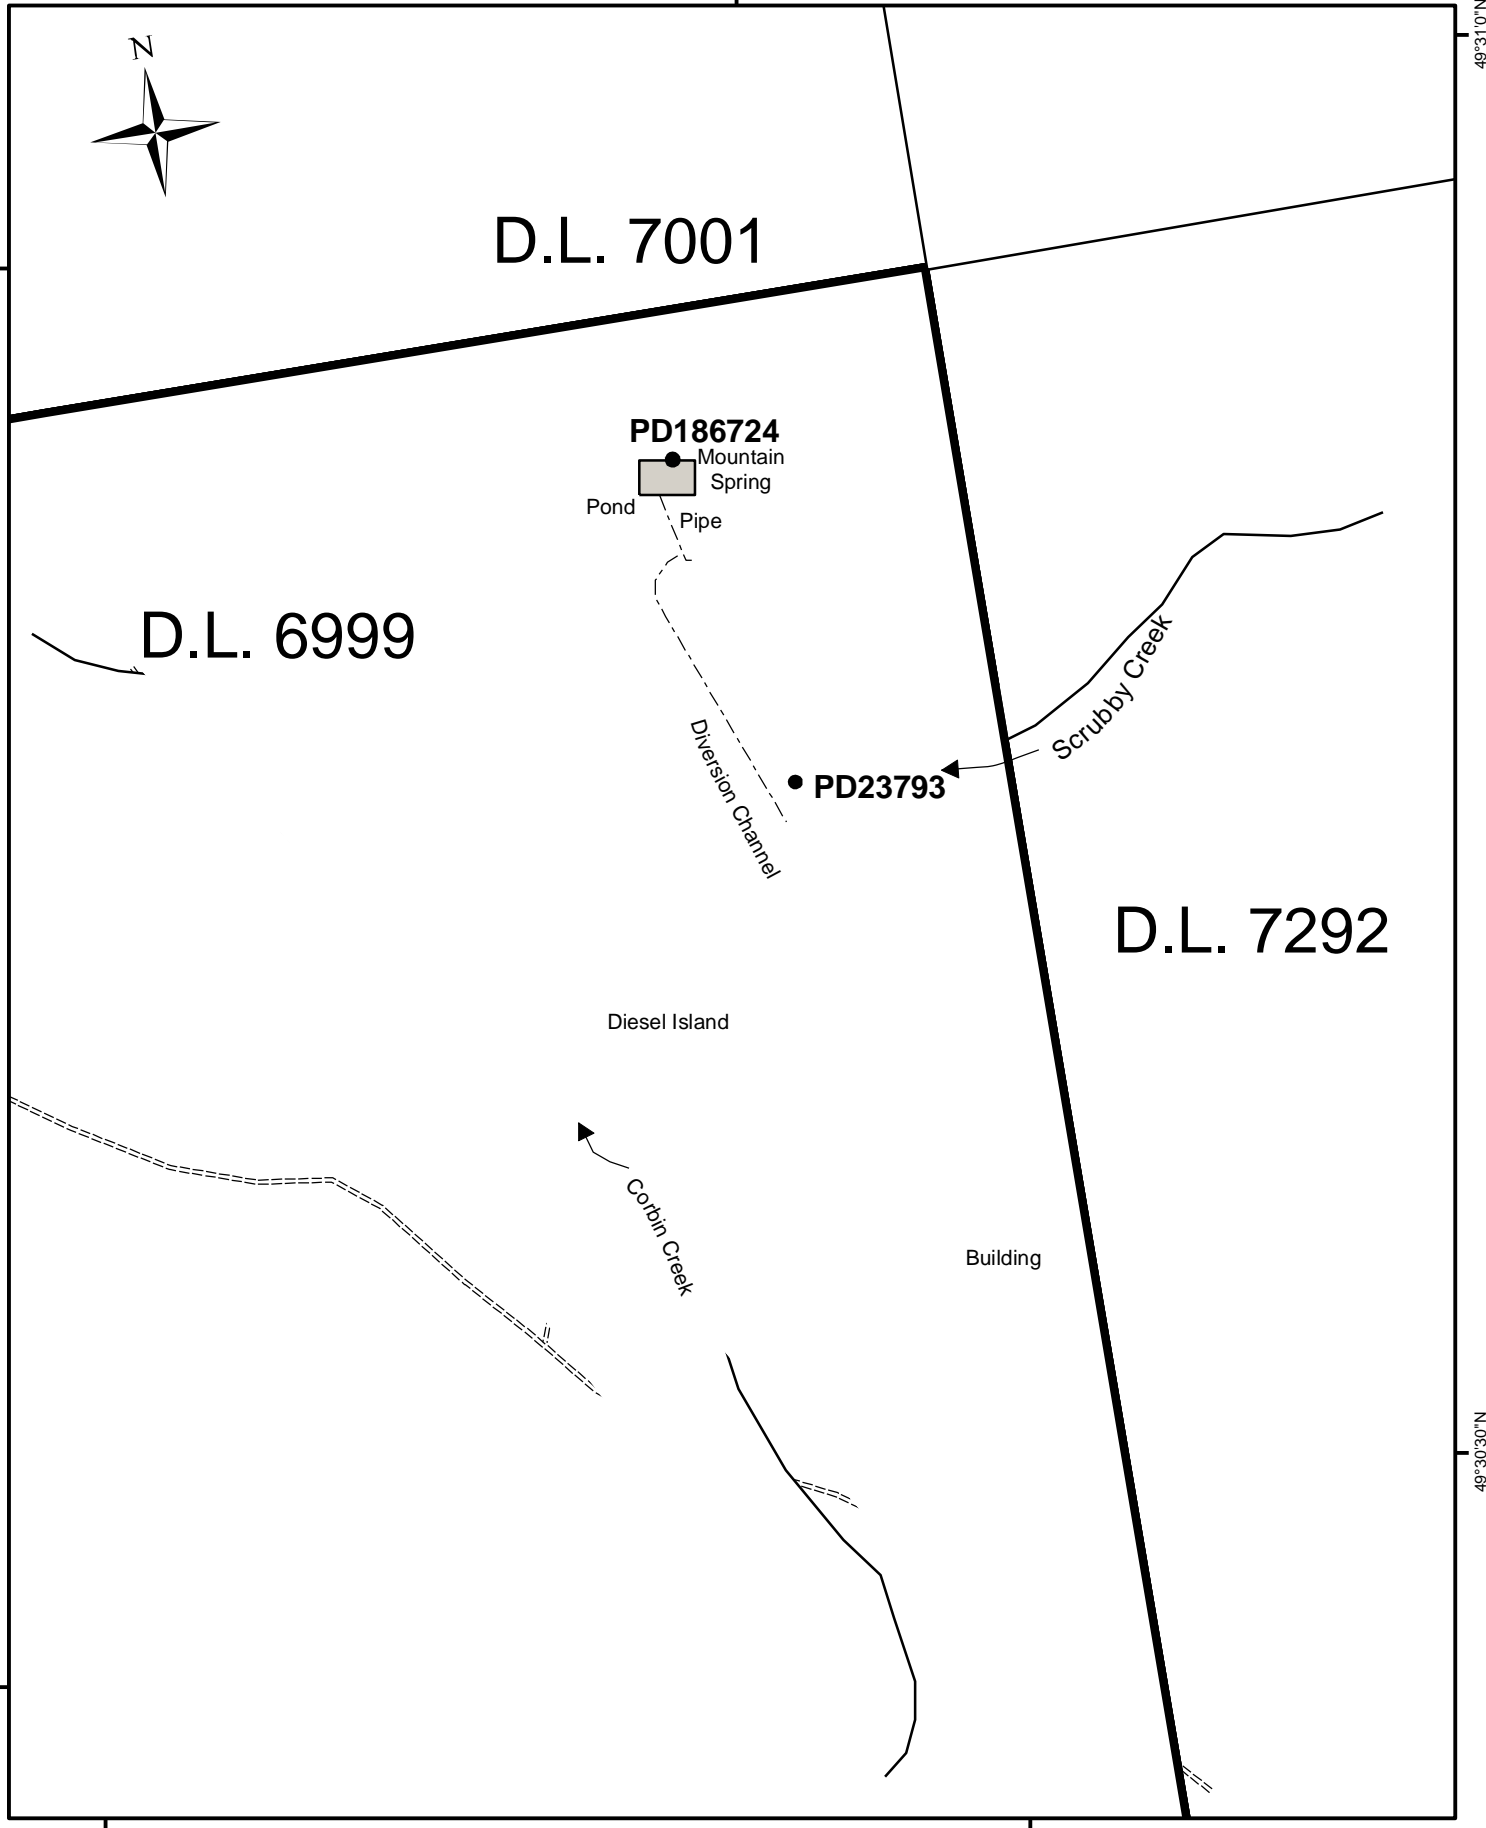

114°39'0"W

114°39'30"W

114°39'0"W

WATER DISTRICT: FERNIE  
 PRECINCT: MICHEL  
 LAND DISTRICT: KOOTENAY  
 LEGEND:  
 Scale: 1:5,000  
 Point of Diversion: ●  
 Map Number: WR1924  
 Road: =====

Signature: *Marie Johnston*  
 Date: February 5, 2015  
 C.L.: 131982  
 FILE: 4006393