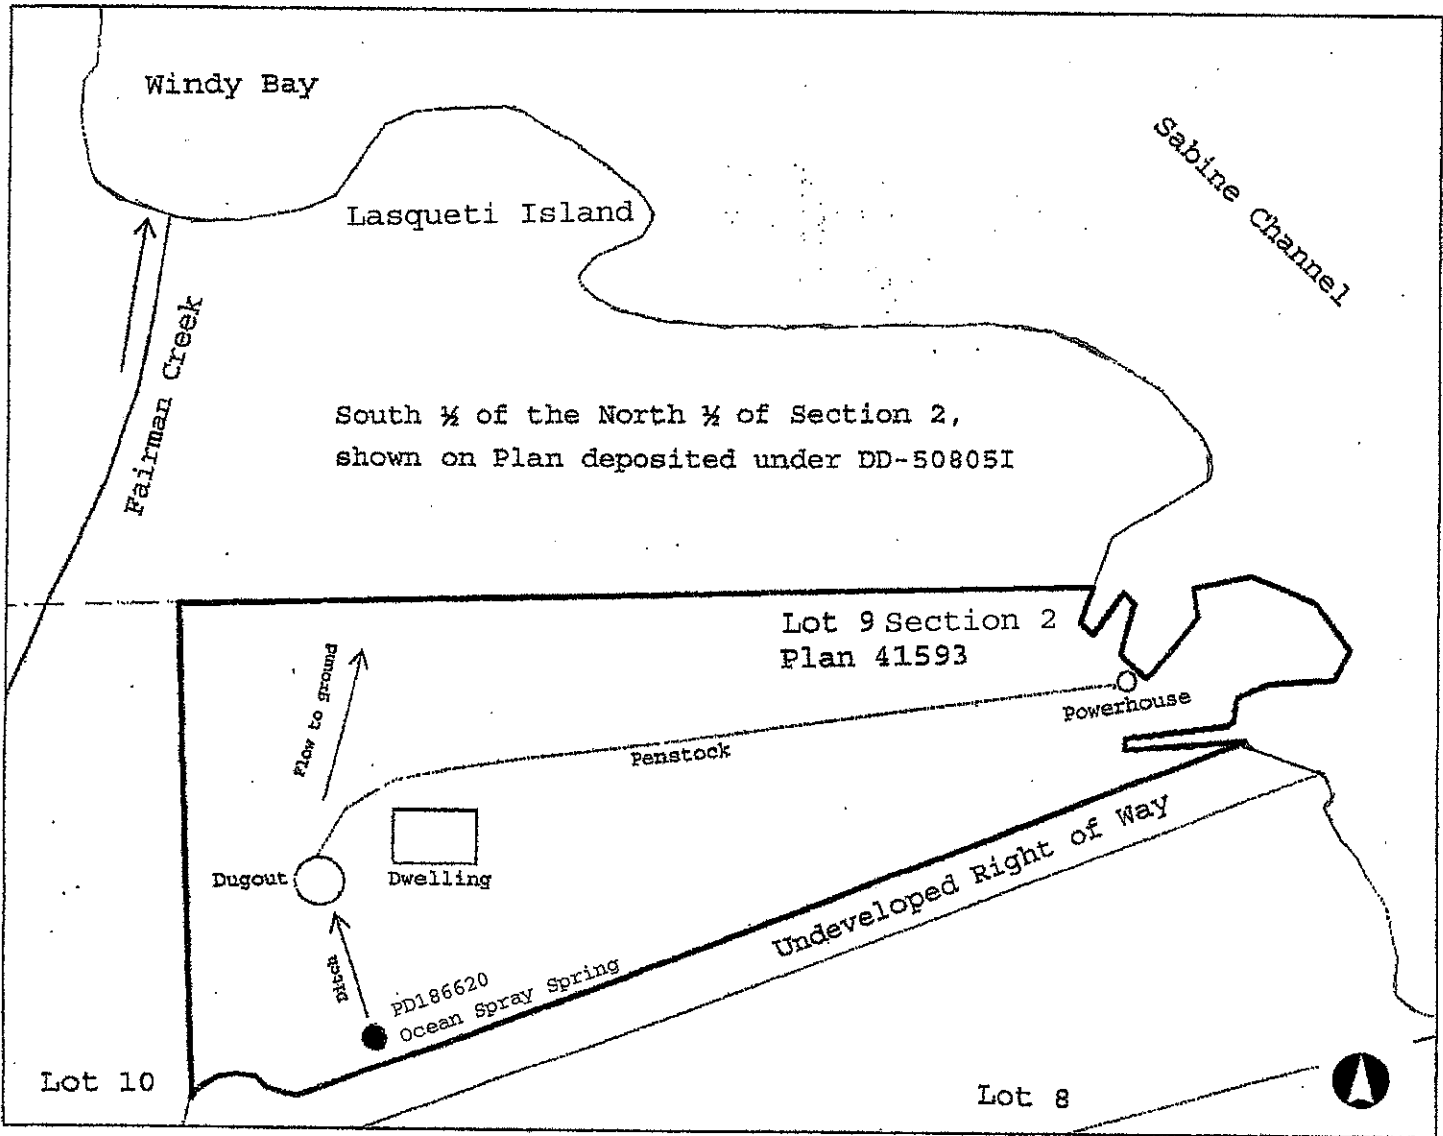

# BRITISH COLUMBIA

WATER DISTRICT: Nanaimo  
 PRECINCT: Courtenay  
 LAND DISTRICT: Nanaimo

Signature:   
 Date: MAR 3 1 2015

### LEGEND:

Scale: 1:2,700

Point of Division: 

Map Number: 92F.050.3.1

Pipe: 

C.L. C132147  
 File 1003036  
 P.C.L. N/A

The boundaries of the land to which this licence  
 is appurtenant are shown thus: 