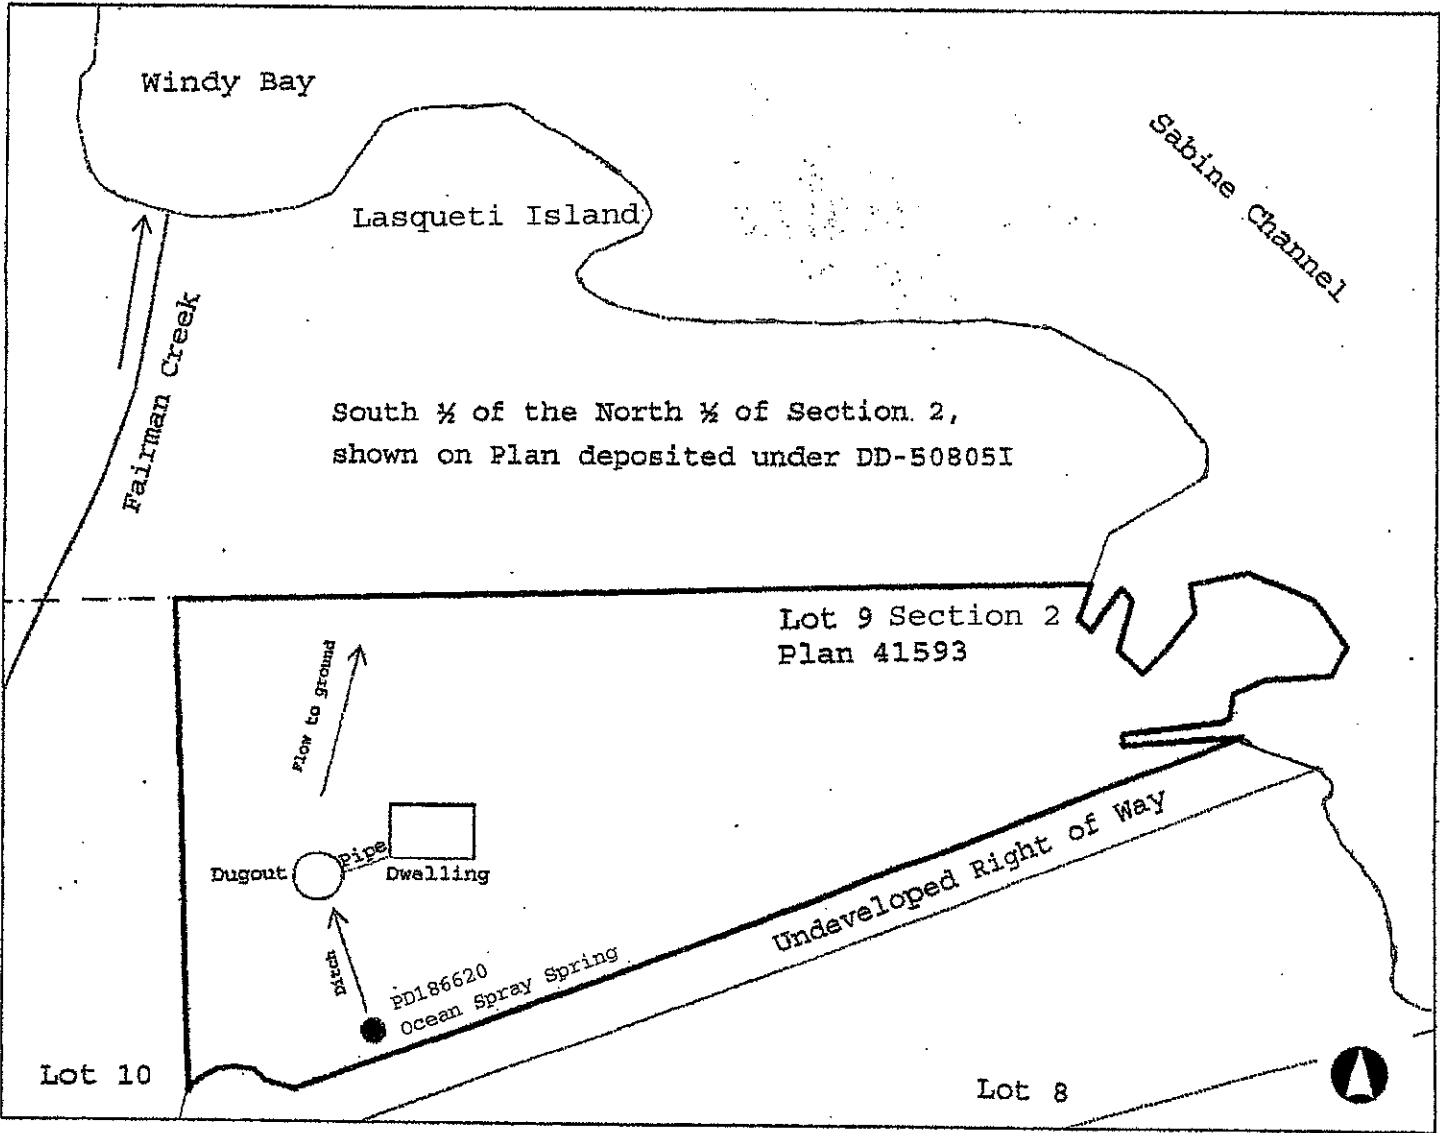

BRITISH COLUMBIA

WATER DISTRICT: Nanaimo
 PRECINCT: Courtenay
 LAND DISTRICT: Nanaimo

Signature: 
 Date: MAR 3 1 2015

LEGEND:

Scale: 1:2,700

Point of Division: 

Map Number: 92F.050.3.1

Pipe: 

C.L. C132149
 File 1003036
 P.C.L. N/A

The boundaries of the land to which this licence is appurtenant are shown thus: 