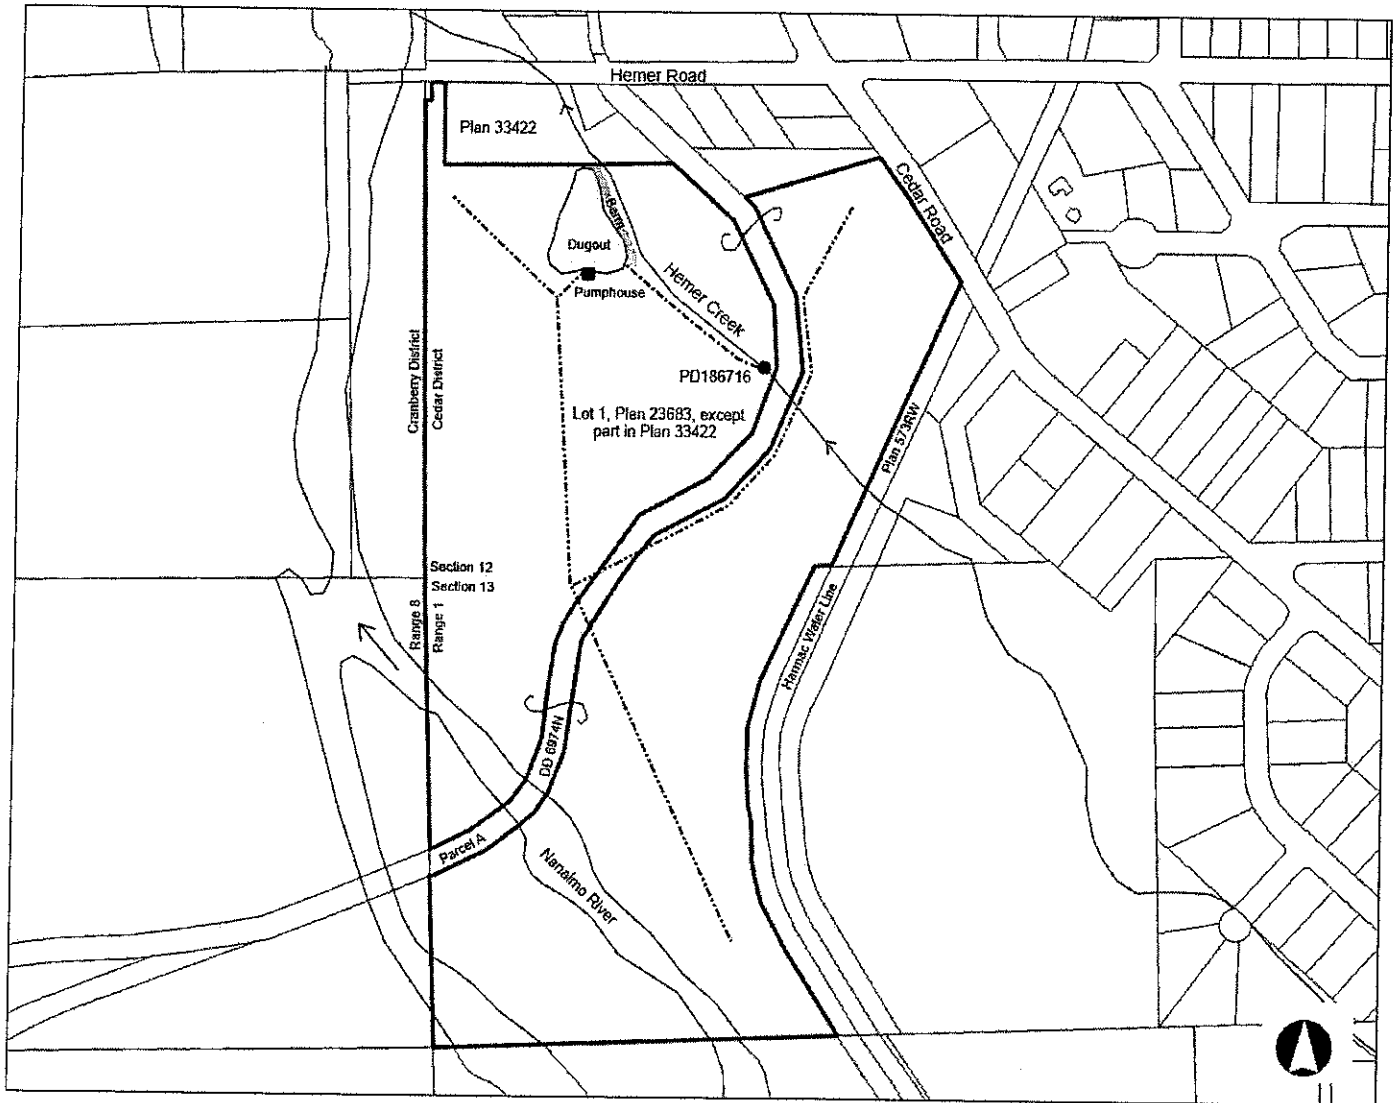

# BRITISH COLUMBIA

WATER DISTRICT: Nanaimo  
 PRECINCT: Nanaimo  
 LAND DISTRICT: Cedar

Signature: *[Signature]*  
 Date: APR 08 2015

### LEGEND:

Scale: 1:6,000  
 Point of Division: ●  
 Map Number: 92G.011.2.1  
 Pipe: - · - · - ·

C.L. C132187  
 File 1003046  
 P.C.L. Not Applicable

The boundaries of the land to which this licence is appurtenant are shown thus: —————