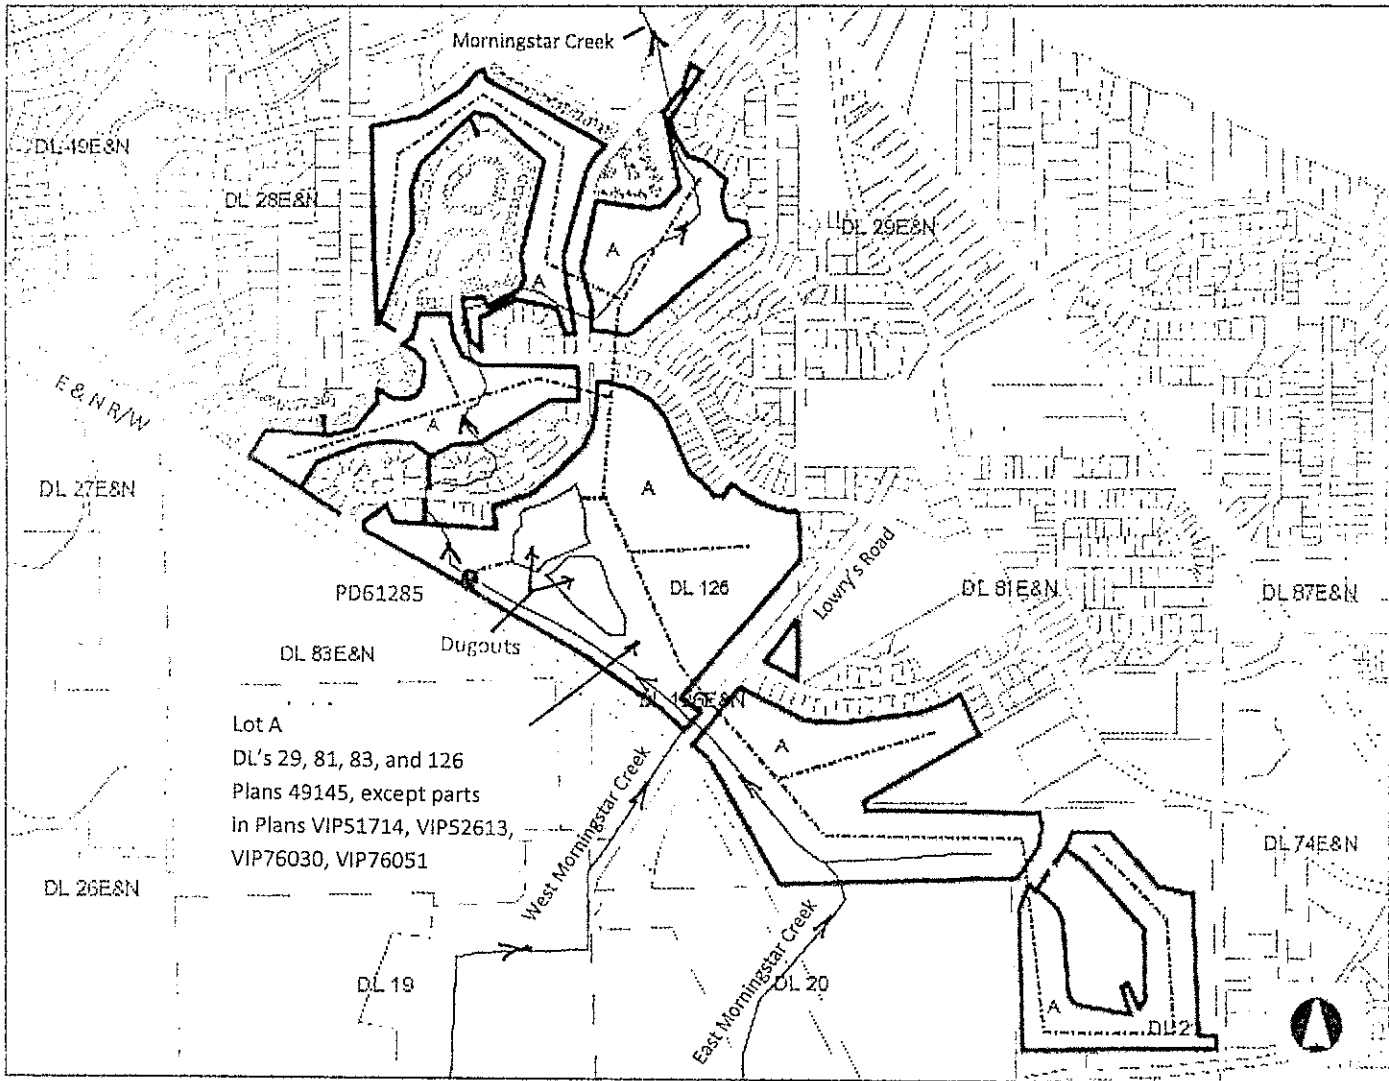

# BRITISH COLUMBIA

WATER DISTRICT: Nanaimo  
 PRECINCT: Nanaimo  
 LAND DISTRICT: Nanoose

Signature:   
 Date: JUL 22 2015

### LEGEND:

Scale: 1: 14,000  
 Point of Division: ●  
 Map Number: 92F.039  
 Pipe: - - - - -

C.L. C132333  
 File 1001258  
 P.C.L. N/A

Not to scale  
 This licence supersedes Conditional Water Licence C100891

The boundaries of the land to which this licence is appurtenant are shown thus: