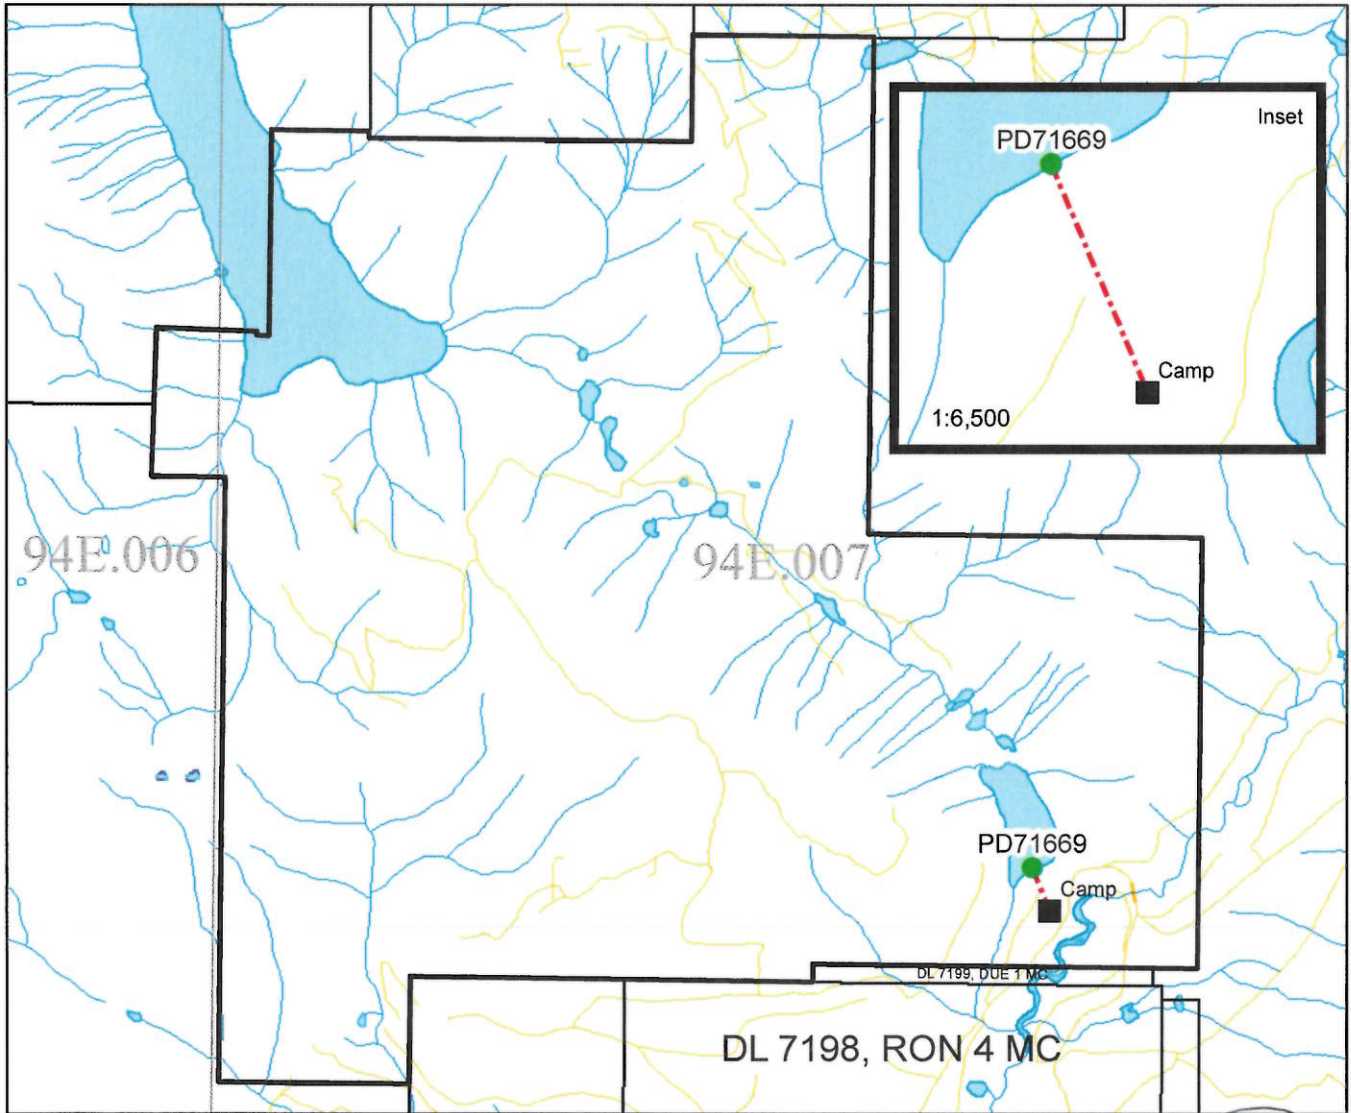

BRITISH COLUMBIA

WATER DISTRICT: Prince George
 PRECINCT: Arctic
 LAND DISTRICT: Omineca Mining District

Signature:

LEGEND:
 Scale: 1:35,000
 Point of Diversion: ● PD71669
 Map Number: 94E007
 Pipe: - - - - -

Date: MAR 02 2016

C.L. C132538
 File: 7001242

The boundaries of the land to which this licence is appurtenant are shown thus: