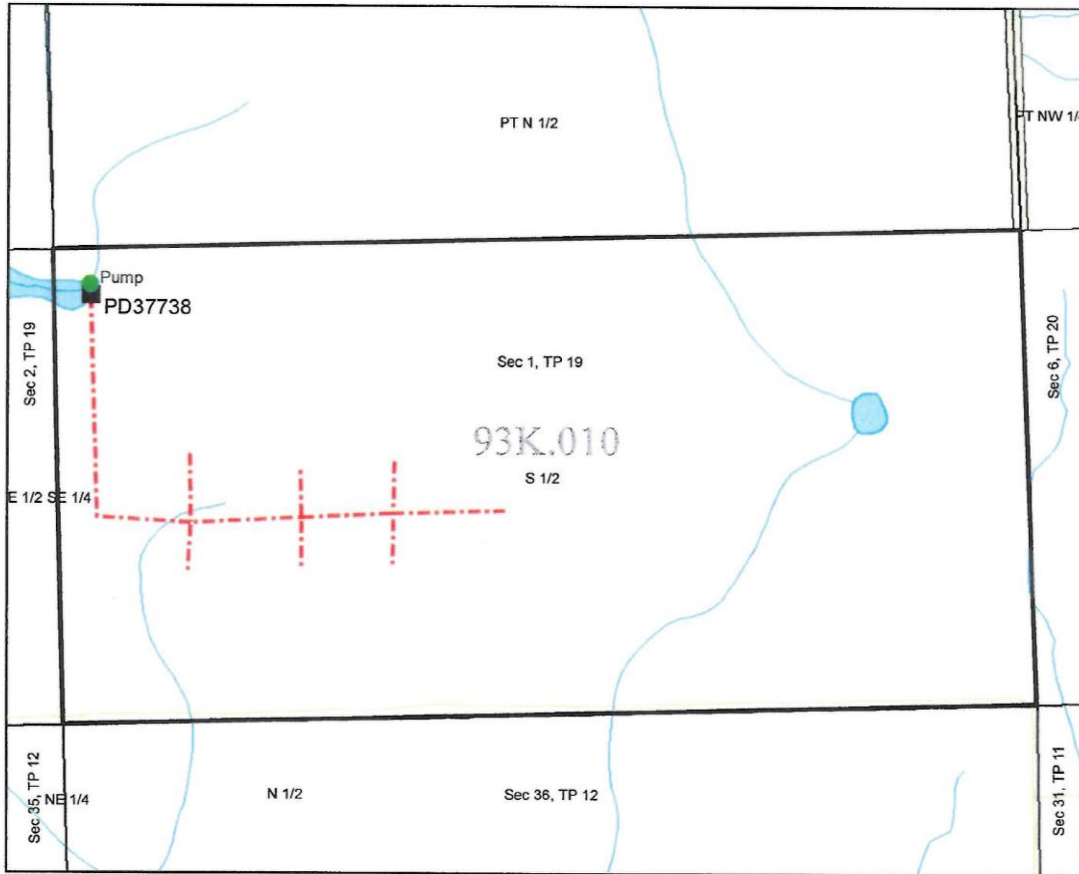

BRITISH COLUMBIA

WATER DISTRICT: Prince George
 PRECINCT: Vanderhoof
 LAND DISTRICT: Range 5 Coast

Signature:

LEGEND:
 Scale: 1:10,000
 Point of Diversion: ● PD37738
 Map Number: 93K010
 Pipe: - - - - -

Date:
 C.L. C132665
 File: 0300895

The boundaries of the land to which this licence is appurtenant are shown thus: