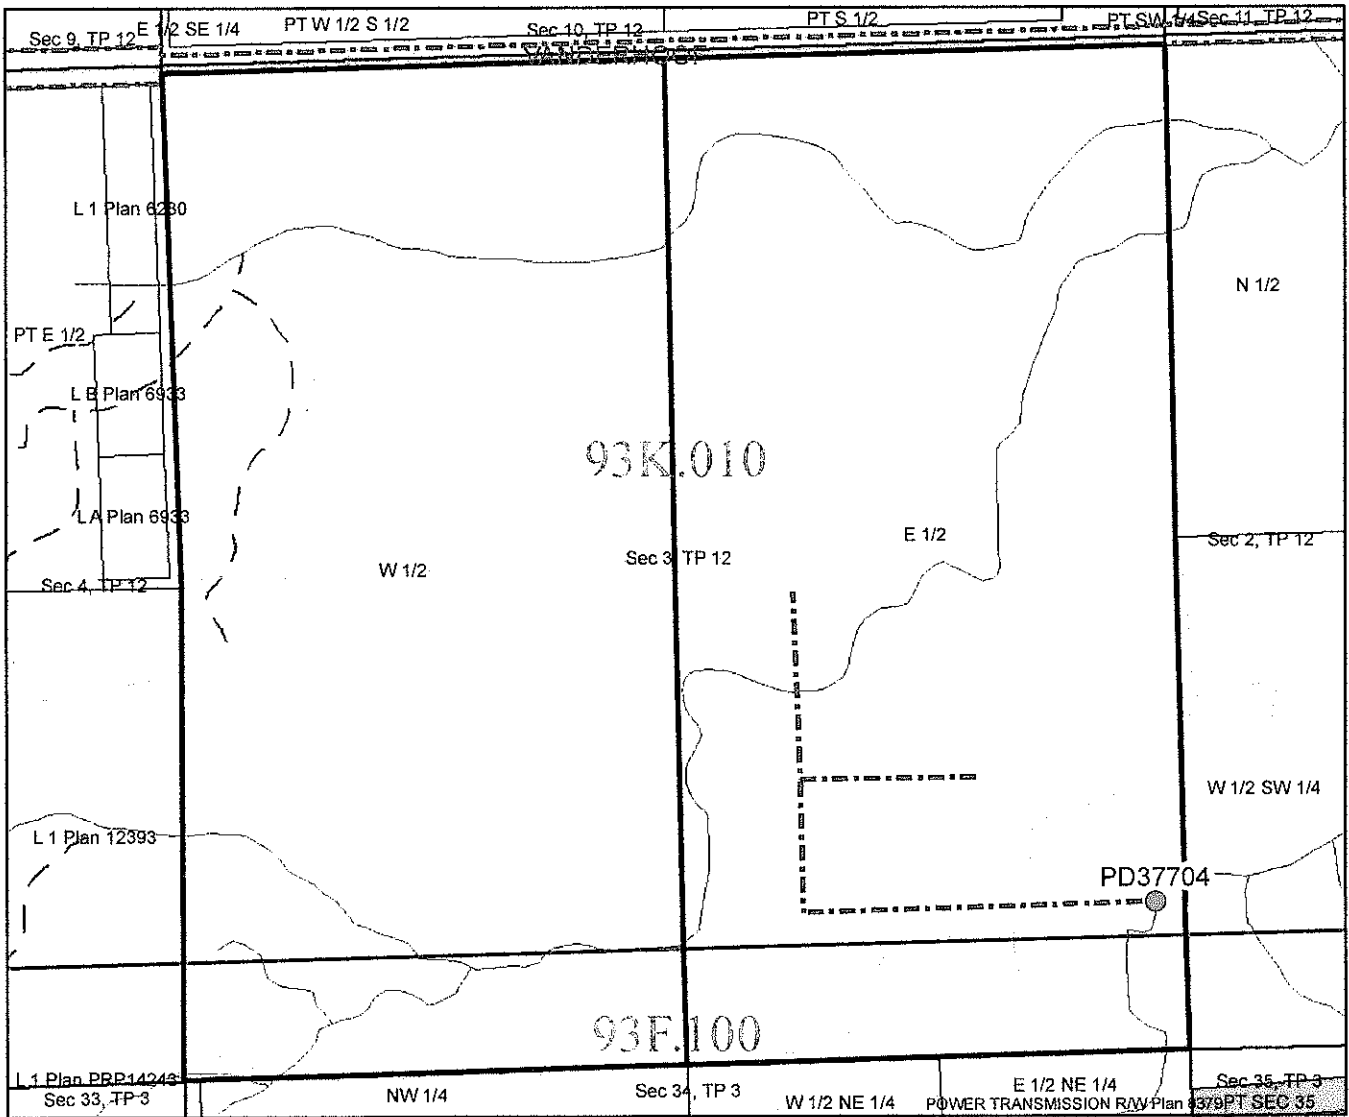

BRITISH COLUMBIA

WATER DISTRICT: Prince George
 PRECINCT: Vanderhoof
 LAND DISTRICT: Range 5 Coast

Signature:

LEGEND:
 Scale: 1:12,000
 Point of Diversion: ● PD37704
 Map Number: 93K010
 Pipe: - - - - -

Date:
 C.L. C132689
 File: 0209910

The boundaries of the land to which this licence is appurtenant are shown thus: