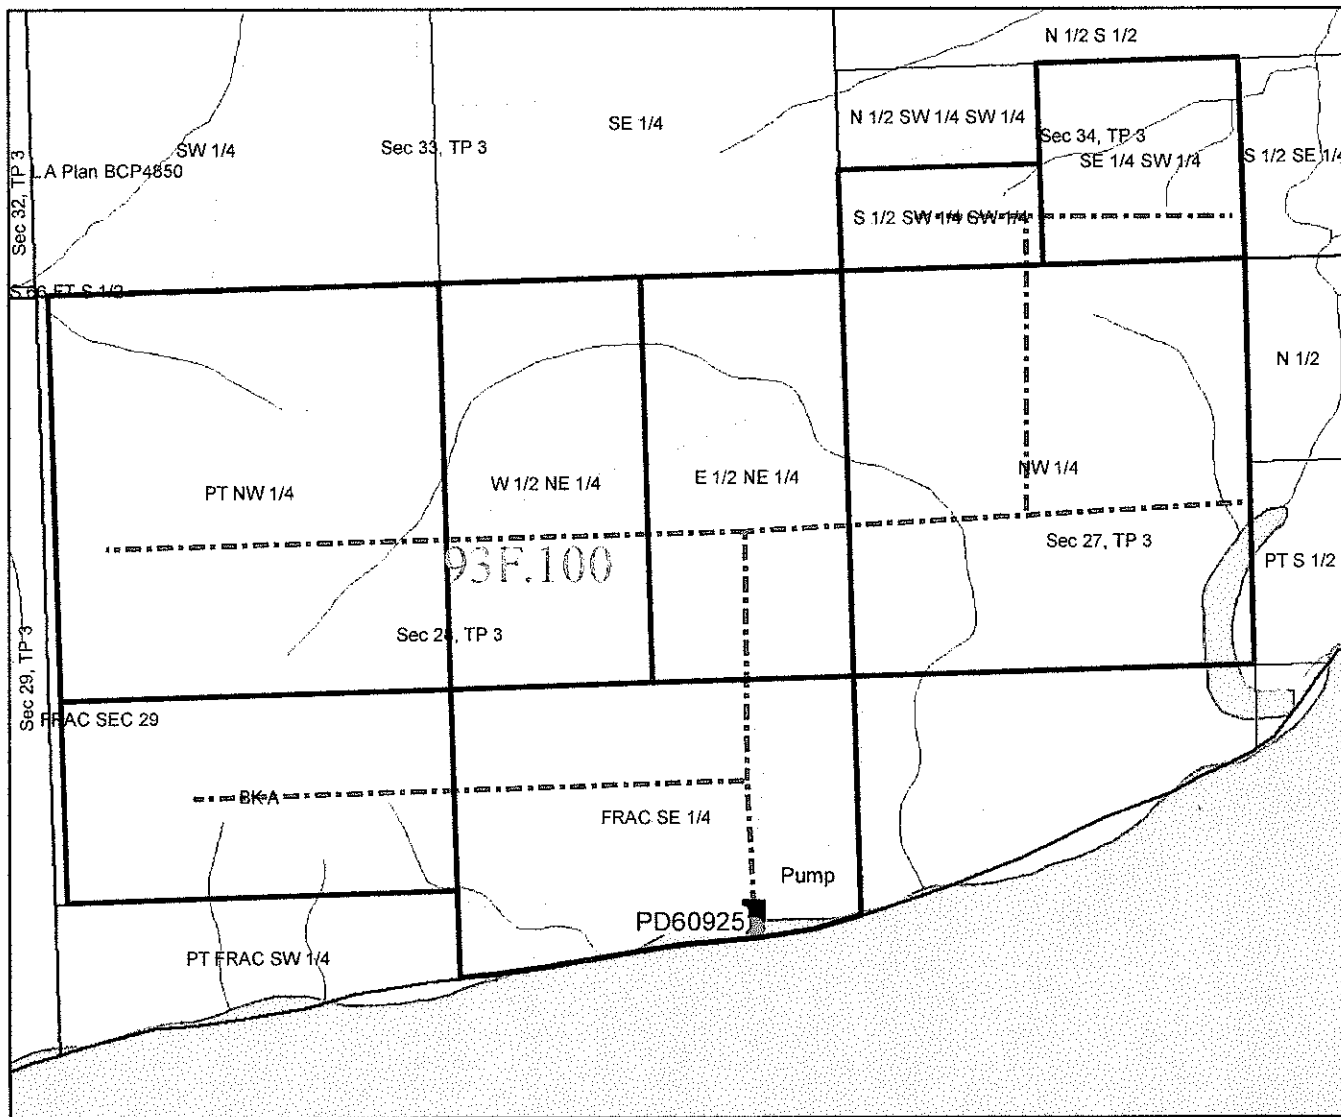

BRITISH COLUMBIA

WATER DISTRICT: Prince George
 PRECINCT: Vanderhoof
 LAND DISTRICT: Range 5 Coast

Signature:

LEGEND:

Scale: 1:15,000
 Point of Diversion: ● PD60925
 Map Number: 93F100
 Pipe: - - - - -

Date:

C.L. C132694
 File: 7000673

The boundaries of the land to which this licence is appurtenant are shown thus: