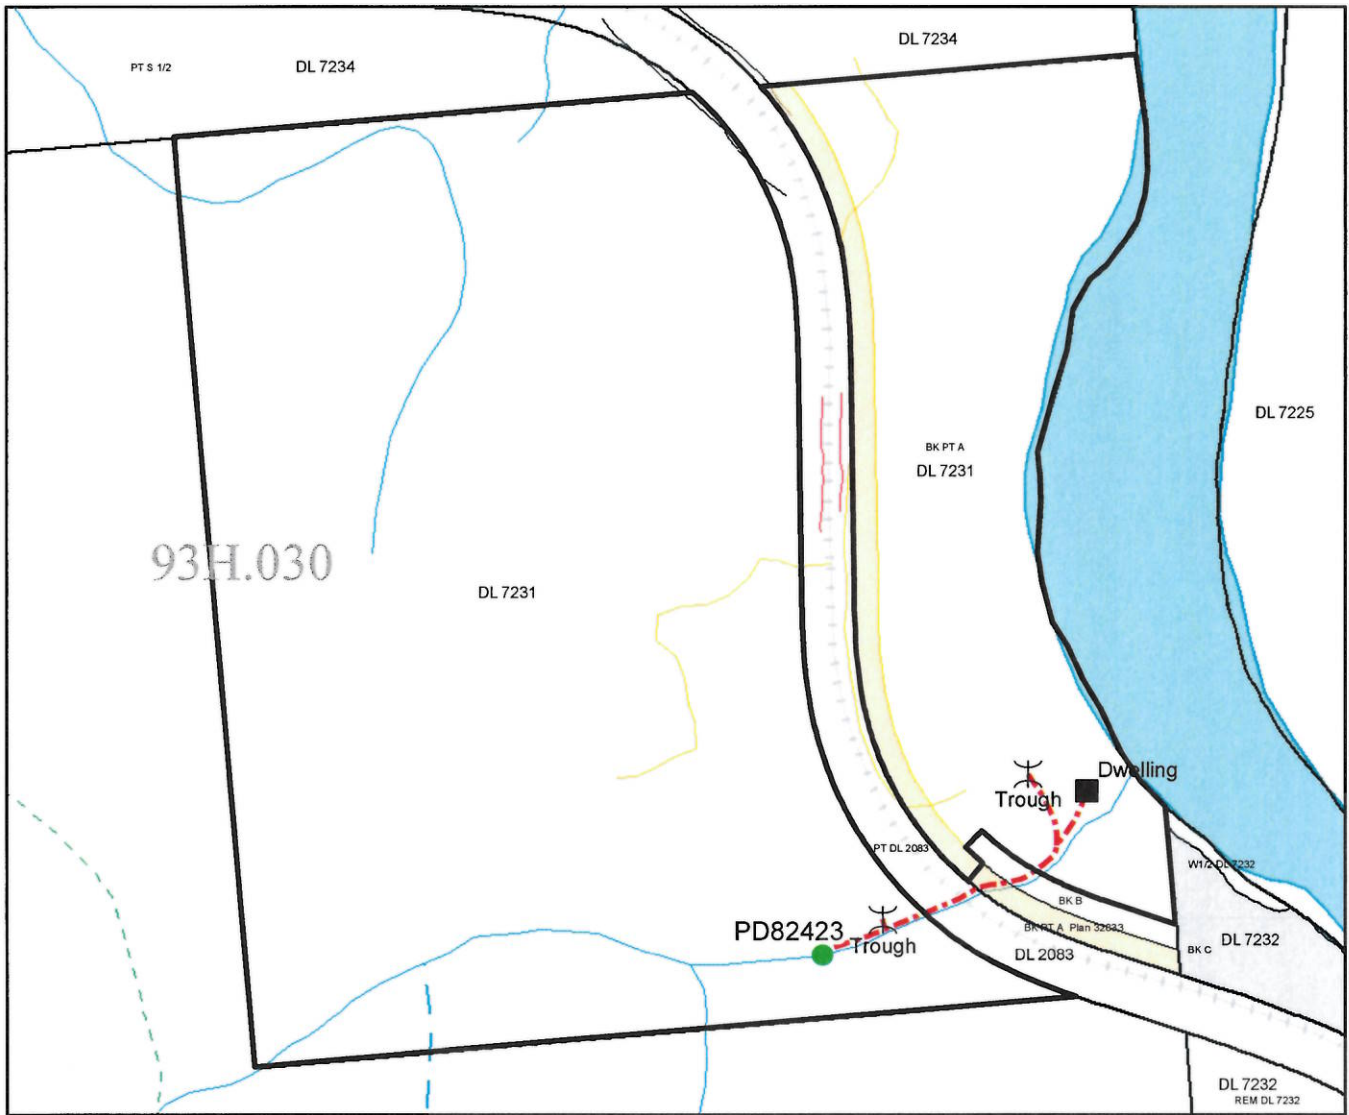

BRITISH COLUMBIA

WATER DISTRICT: Prince George
 PRECINCT: McBride
 LAND DISTRICT: Cariboo

Signature: 

LEGEND:
 Scale: 1:6,500
 Point of Diversion: ● PD82423
 Map Number: 93H030
 Pipe: - - - - -

Date: FEB 12 2016
 C.L. C132832
 File: 0277701

The boundaries of the land to which this licence is appurtenant are shown thus: 