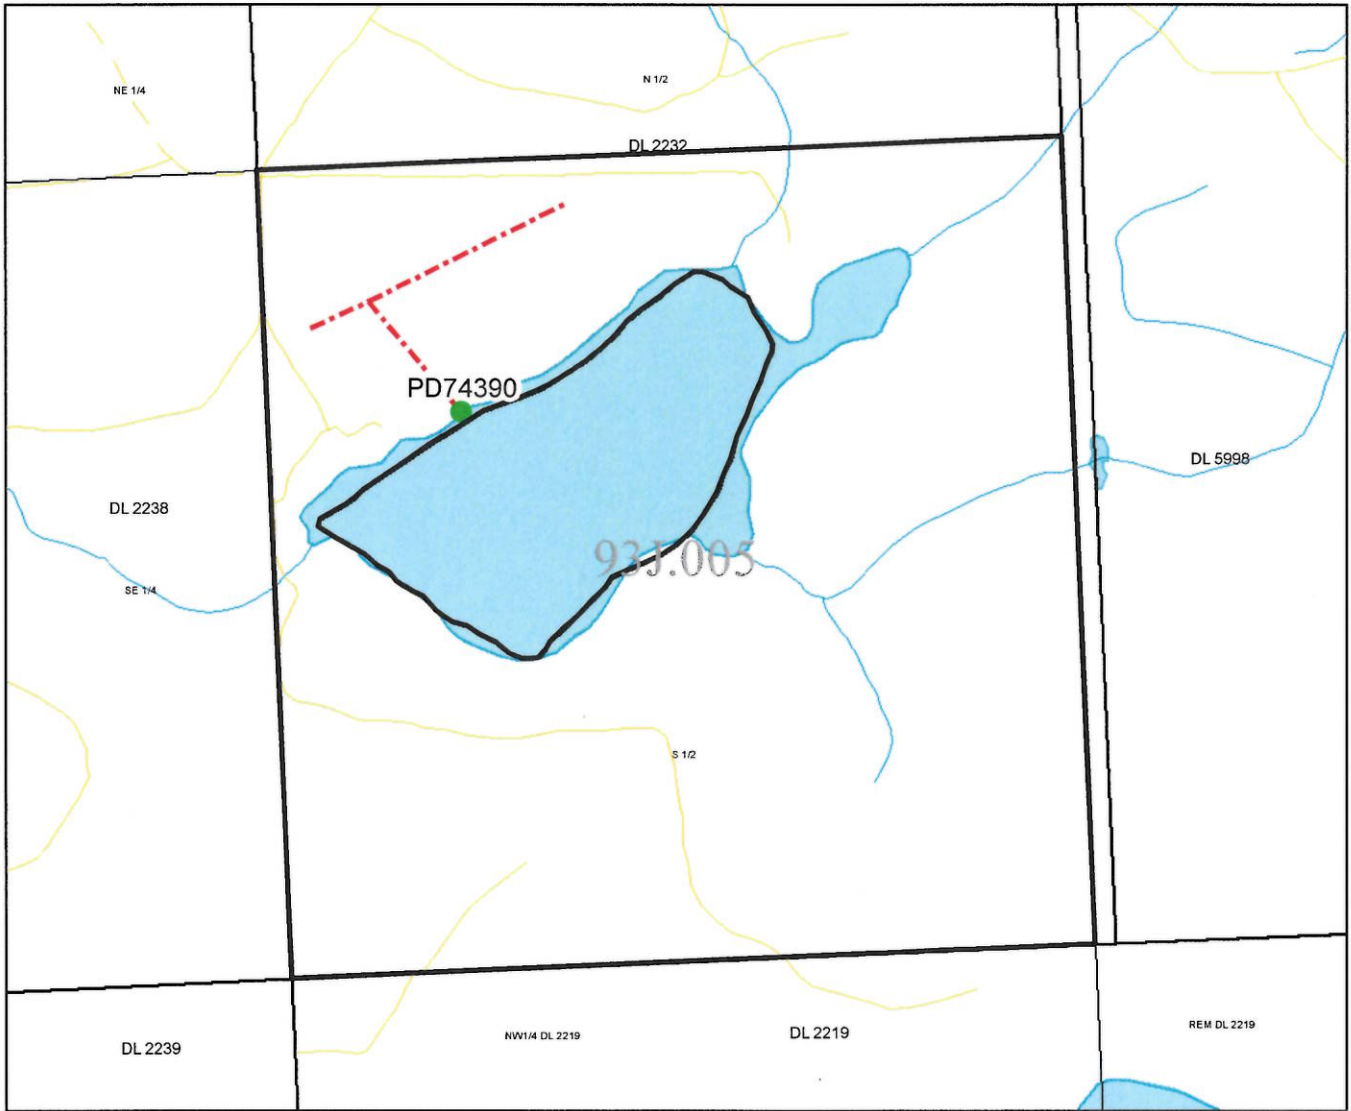

BRITISH COLUMBIA

WATER DISTRICT: Prince George
PRECINCT: Vanderhoof
LAND DISTRICT: Cariboo

Signature: *[Handwritten Signature]*

LEGEND:
Scale: 1:7,500
Point of Diversion: ● PD74390
Map Number: 93J005
Pipe: - - - - -

Date: FEB 01 2016

C.L. C132854
File: 7001407

The boundaries of the land to which this licence is appurtenant are shown thus: