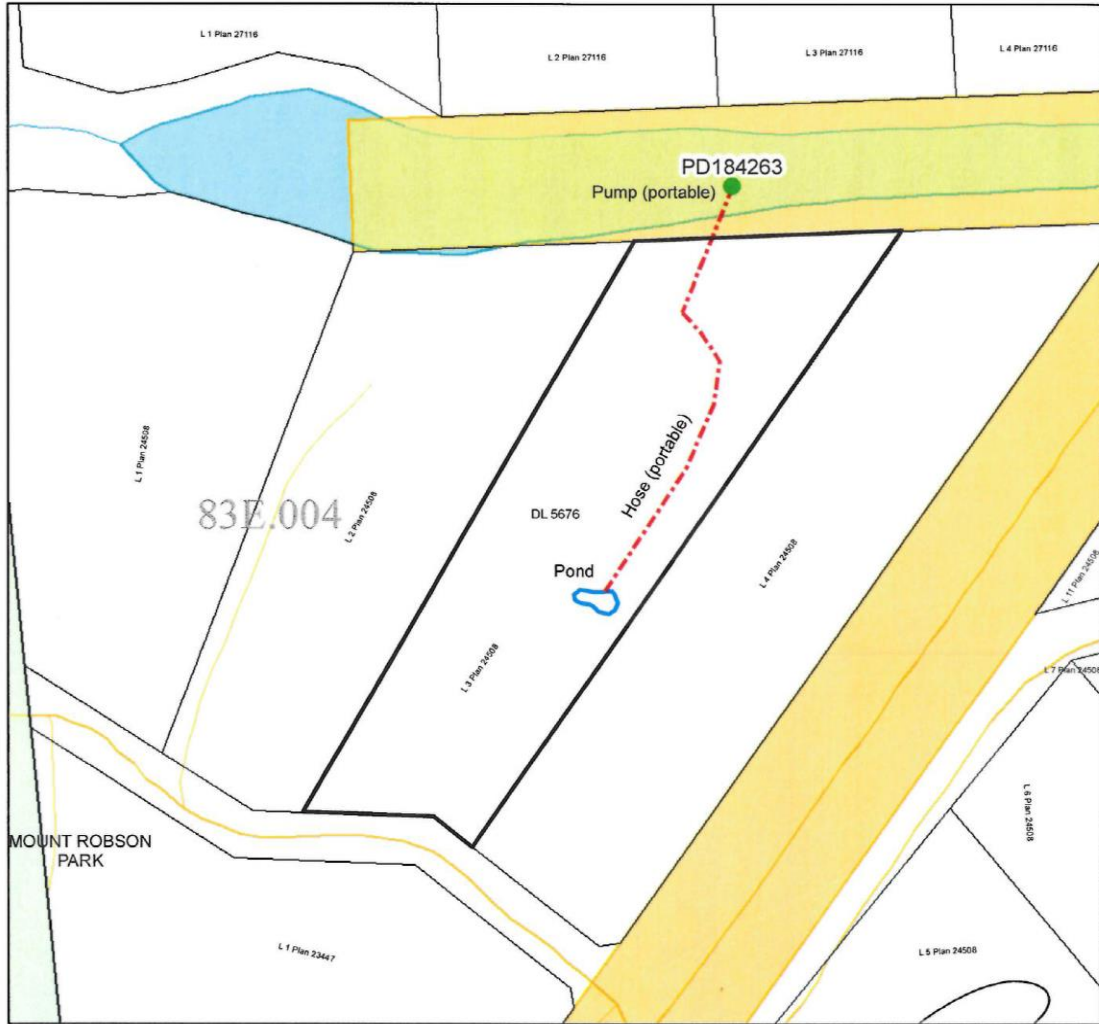

BRITISH COLUMBIA

WATER DISTRICT: Prince George
 PRECINCT: McBride
 LAND DISTRICT: Cariboo

Signature: 

LEGEND:
 Scale: 1:2,500
 Point of Diversion: ● PD184263
 Map Number: 83E004
 Hose (portable) 
 The boundaries of the land to which this licence is appurtenant are shown thus: 