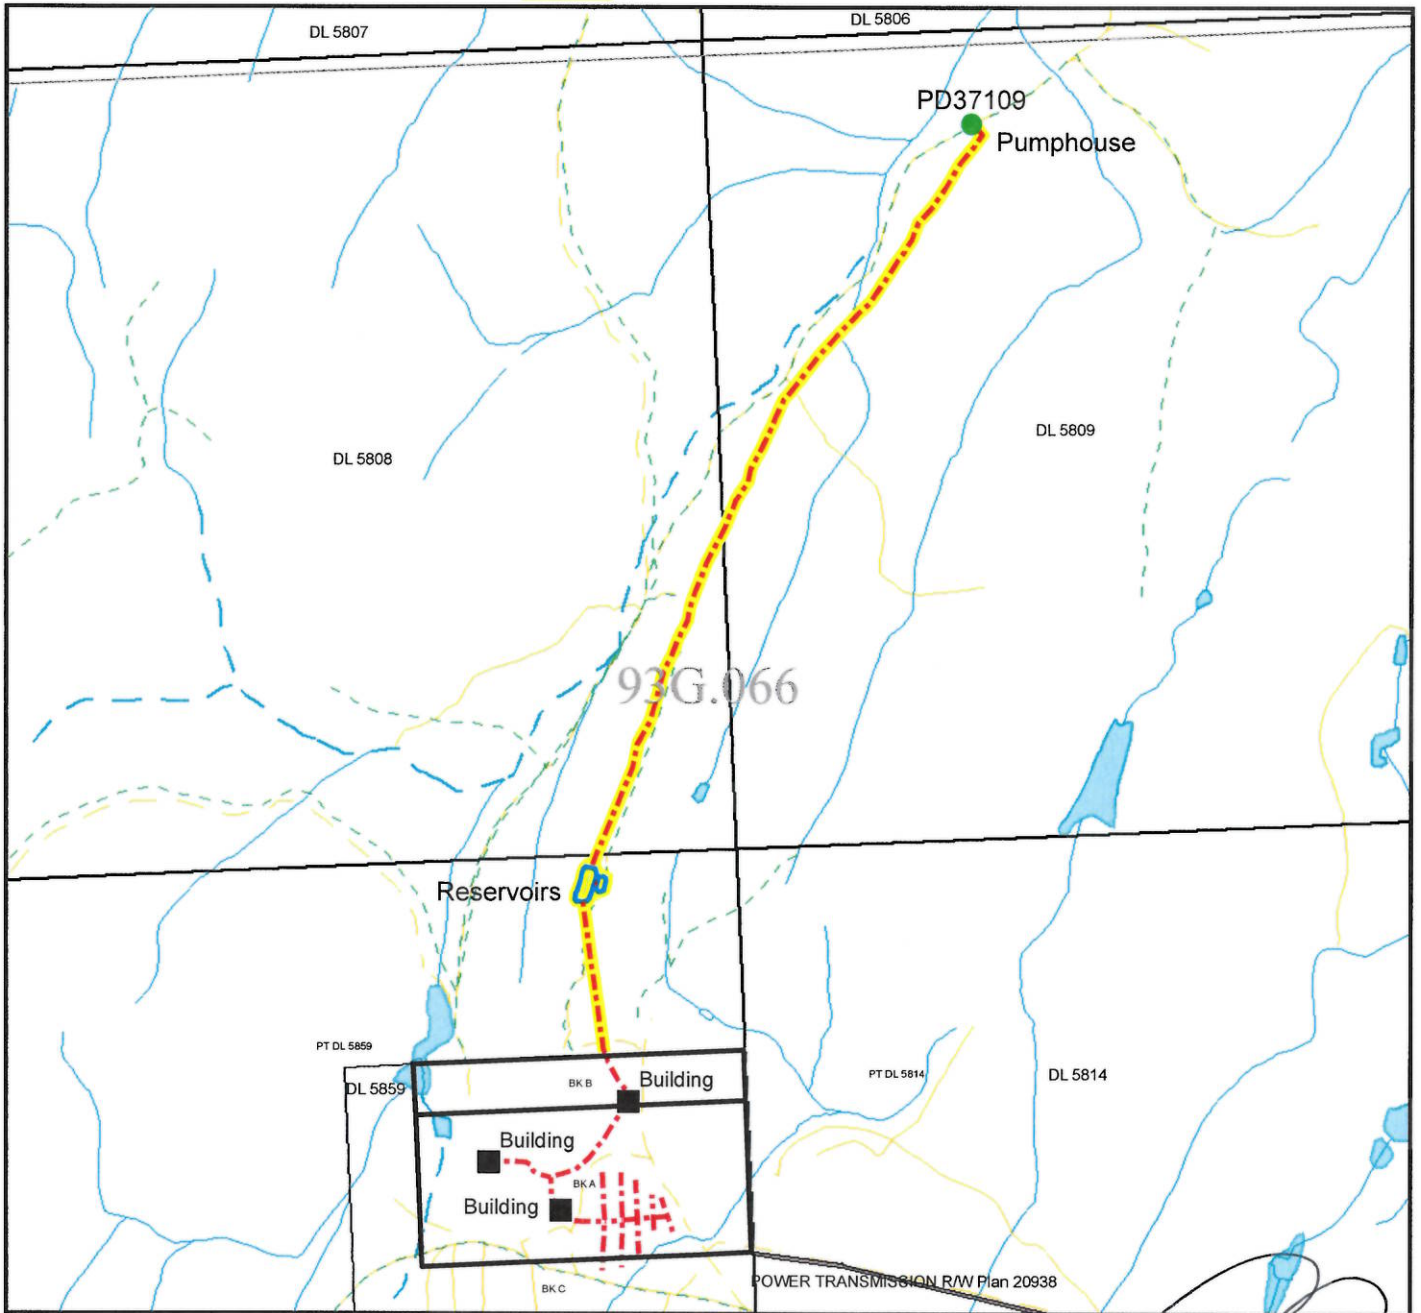

BRITISH COLUMBIA

WATER DISTRICT: Prince George
 PRECINCT: Vanderhoof
 LAND DISTRICT: Cariboo

Signature:

LEGEND:

Scale: 1:15,000
 Point of Diversion: ● PD37109
 Map Number: 93G066
 Pipe: - - - - -
 Permit over Crown Land: —————

Date:
 C.L. C132900
 File: 0300430
 P.C.L. 28307

The boundaries of the land to which this licence is appurtenant are shown thus: —————