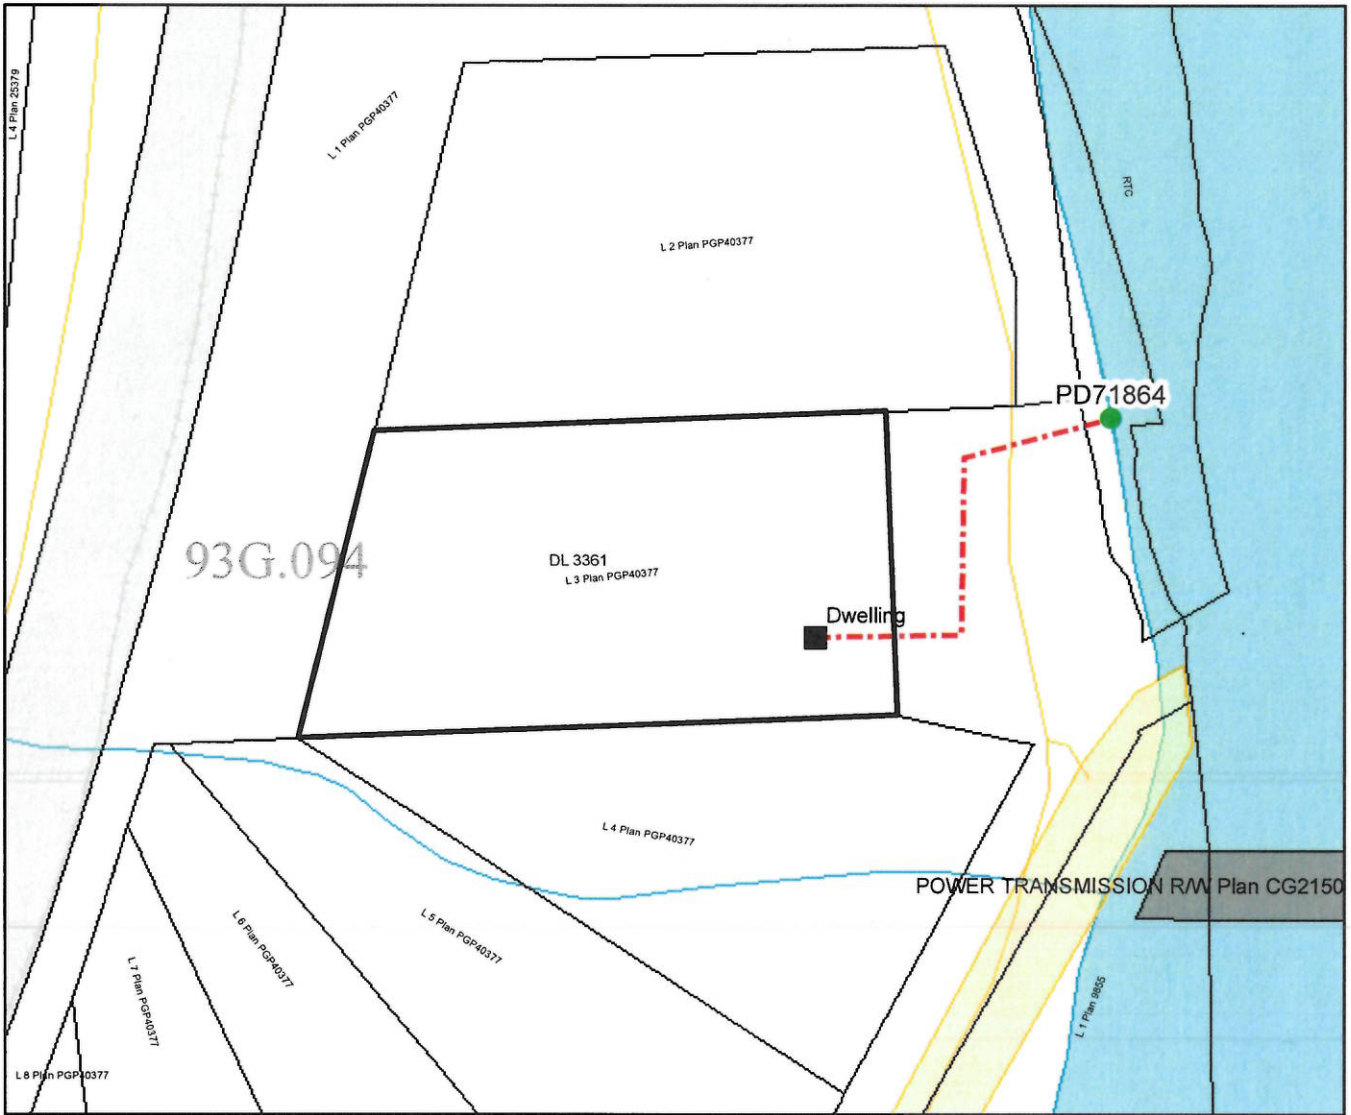

BRITISH COLUMBIA

WATER DISTRICT: Prince George
 PRECINCT: Vanderhoof
 LAND DISTRICT: Cariboo

Signature:

LEGEND:
 Scale: 1:2,000
 Point of Diversion: ● PD71864
 Map Number: 93G094
 Pipe: - - - - -

Date: MAR 02 2016
 C.L. C132920
 File: 7001368

The boundaries of the land to which this licence is appurtenant are shown thus: