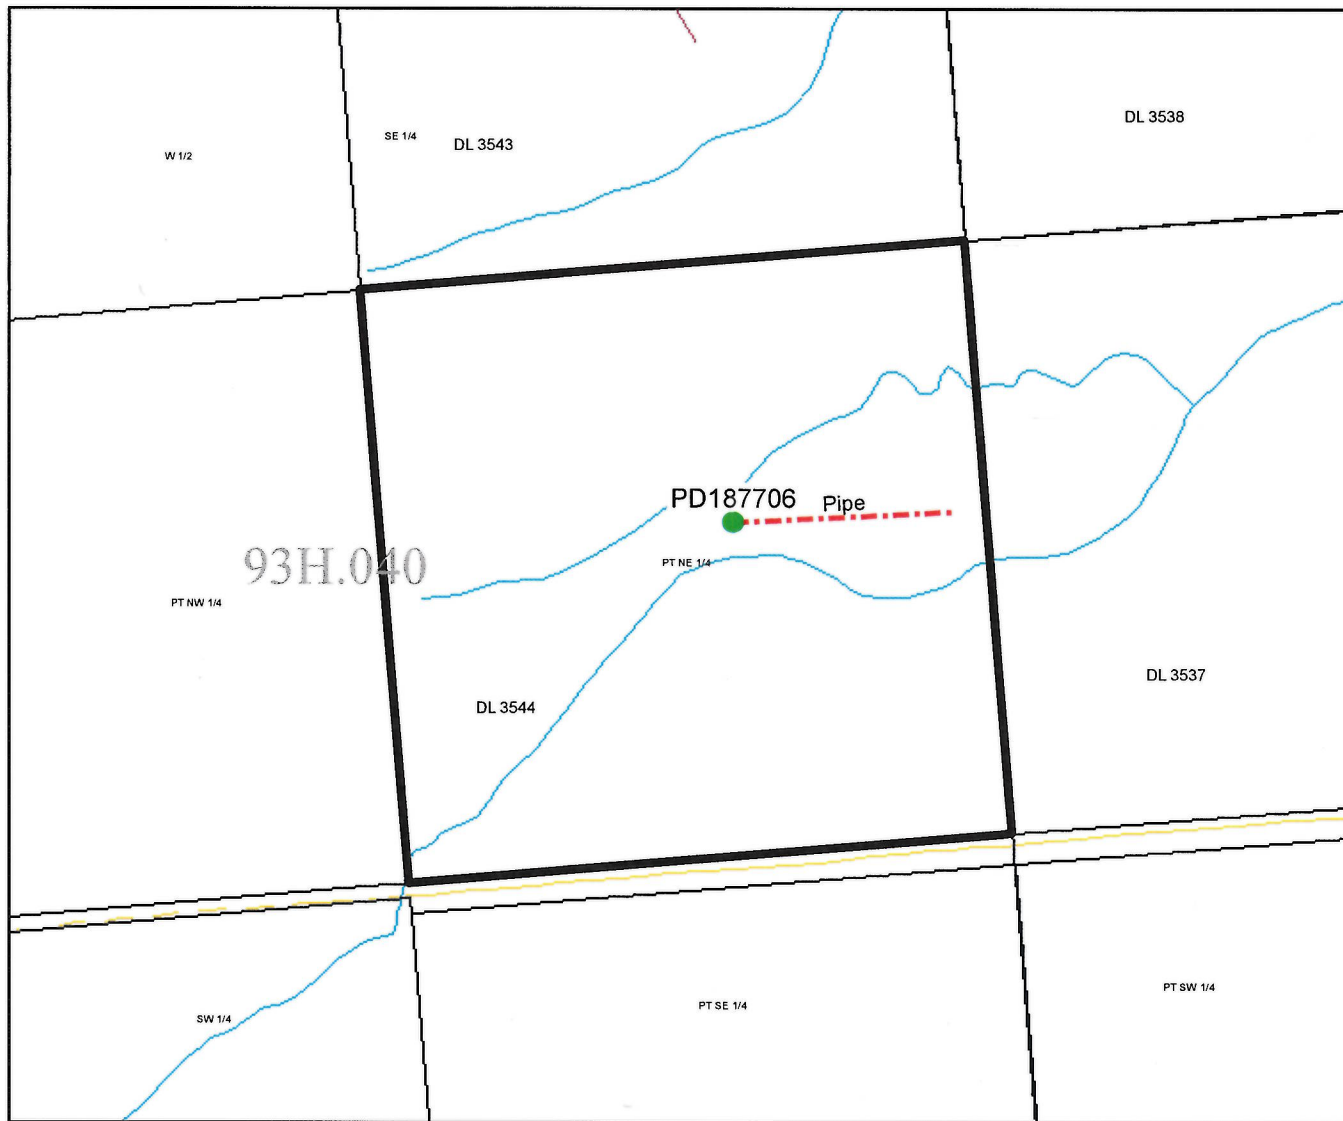

BRITISH COLUMBIA

WATER DISTRICT: Prince George
 PRECINCT: McBride
 LAND DISTRICT: Cariboo

Signature:

LEGEND:
 Scale: 1:5,000
 Point of Diversion: ● PD187706
 Map Number: 93H040
 Pipe: - - - - -

Date:
 C.L. C132969
 File: 7002269

The boundaries of the land to which this licence is appurtenant are shown thus: