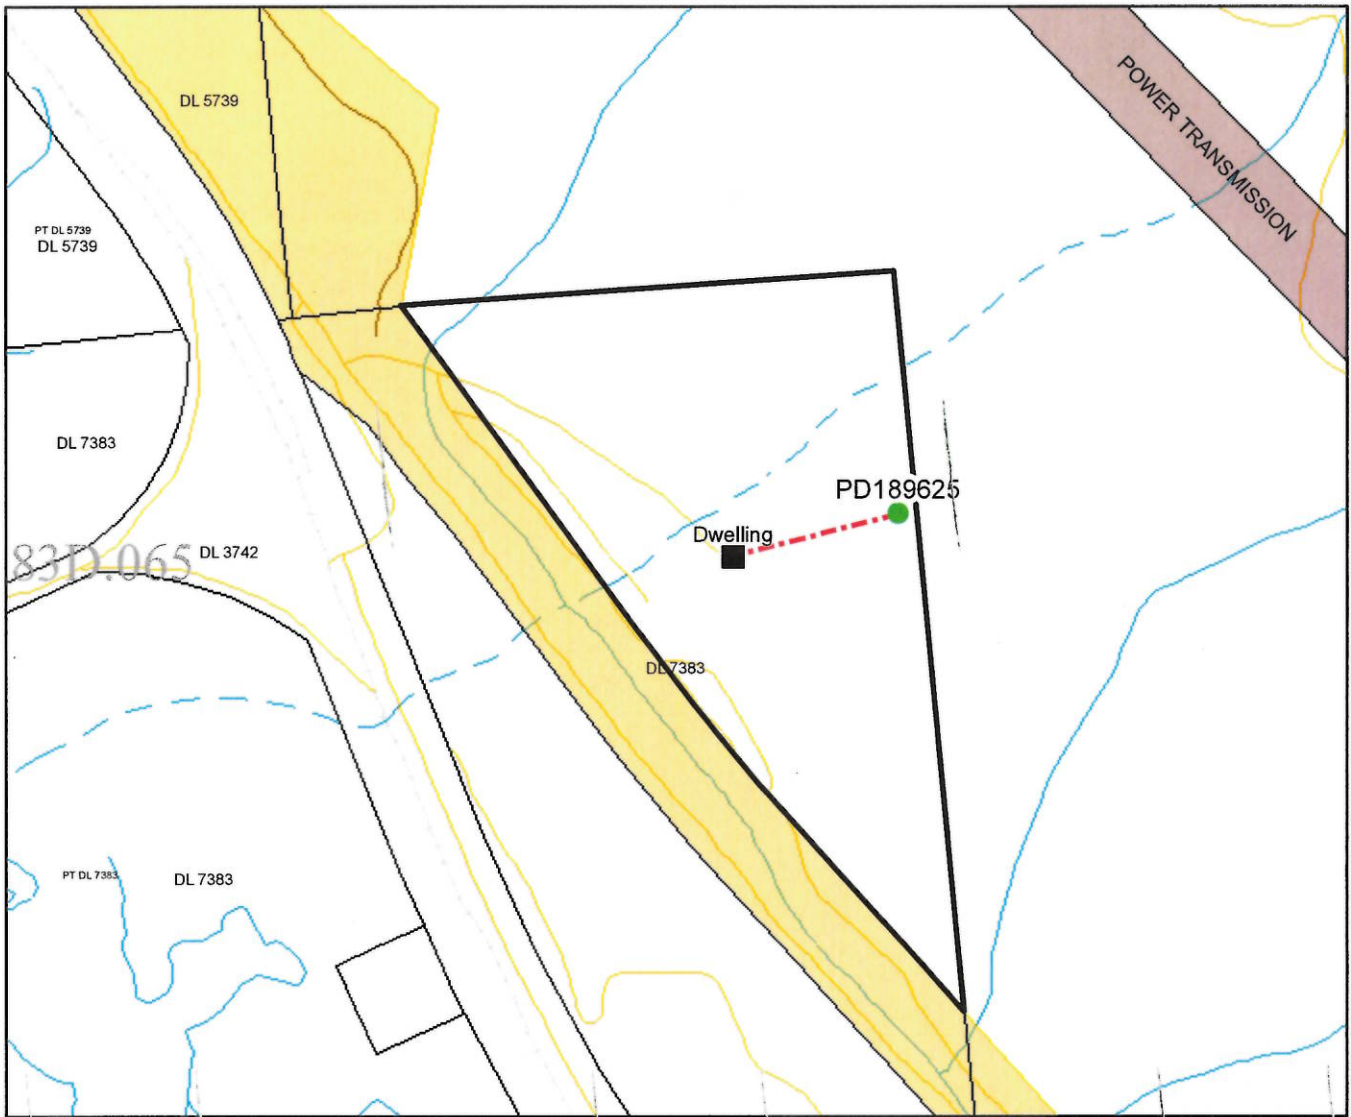

BRITISH COLUMBIA

WATER DISTRICT: Kamloops  
PRECINCT: North Branch  
LAND DISTRICT: Cariboo

Signature:

LEGEND:  
Scale: 1:5,000  
Point of Diversion: ● PD189625  
Map Number: 83D065  
Pipe: - - - - -

Date: JUN 02 2016  
C.L. C132973  
File: 7002188

The boundaries of the land to which this licence is appurtenant are shown thus: