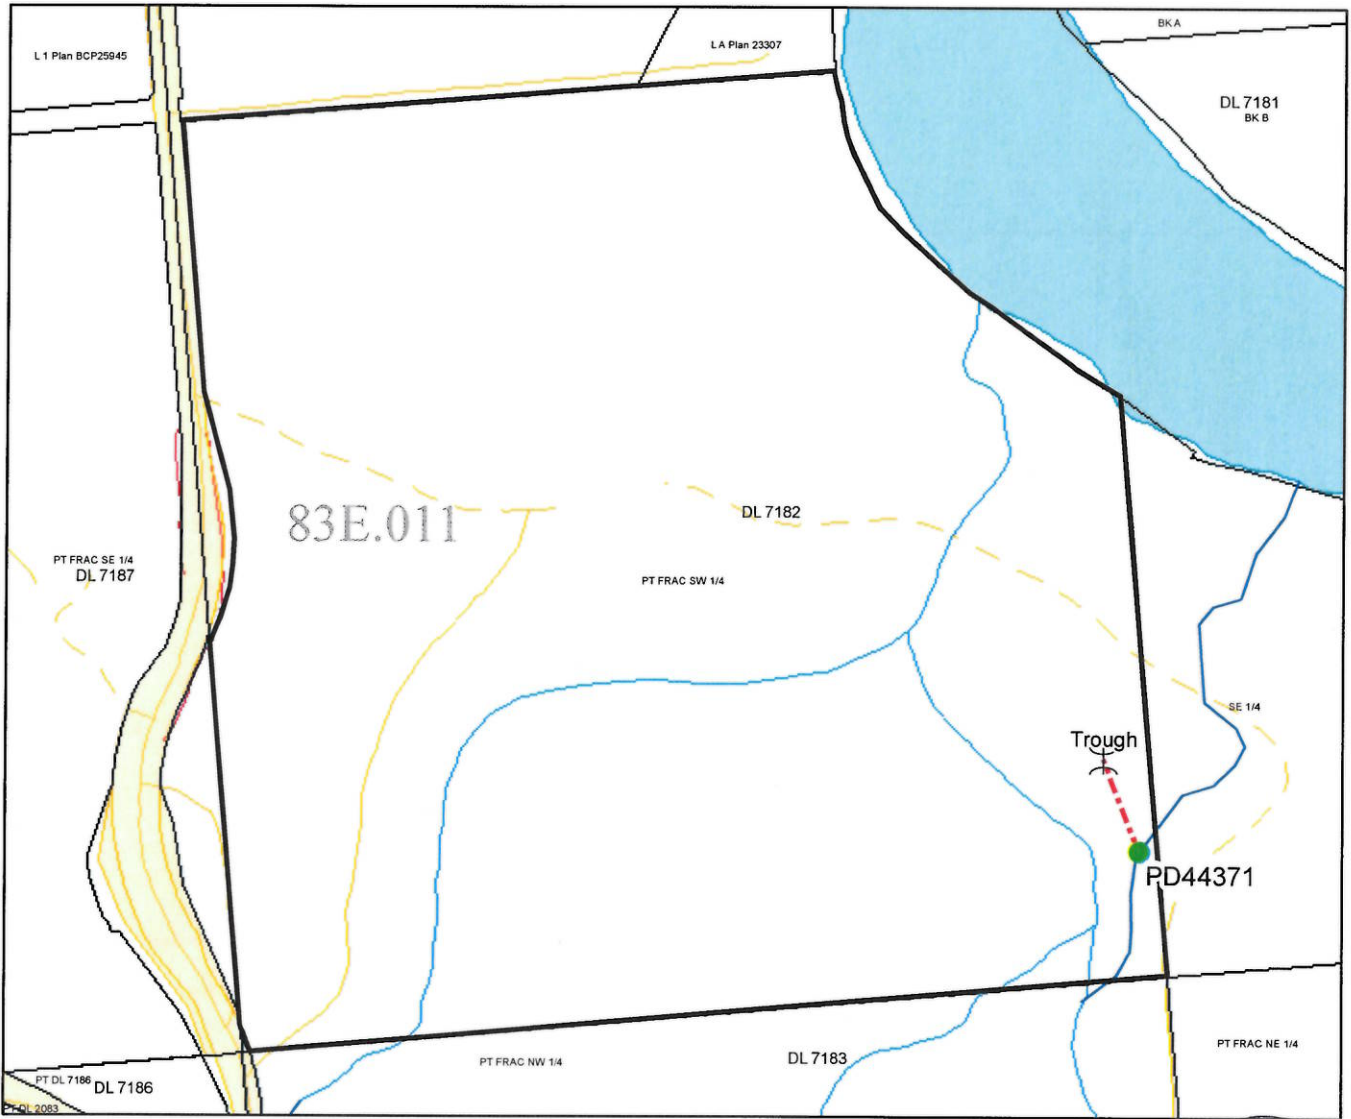

BRITISH COLUMBIA

WATER DISTRICT: Prince George
PRECINCT: Mcbride
LAND DISTRICT: Cariboo

Signature:

LEGEND:
Scale: 1:6,500
Point of Diversion: ● PD44371
Map Number: 83E011
Pipe: - - - - -

Date:
F.L. F133129
File: 0073474

The boundaries of the land to which this licence is appurtenant are shown thus: