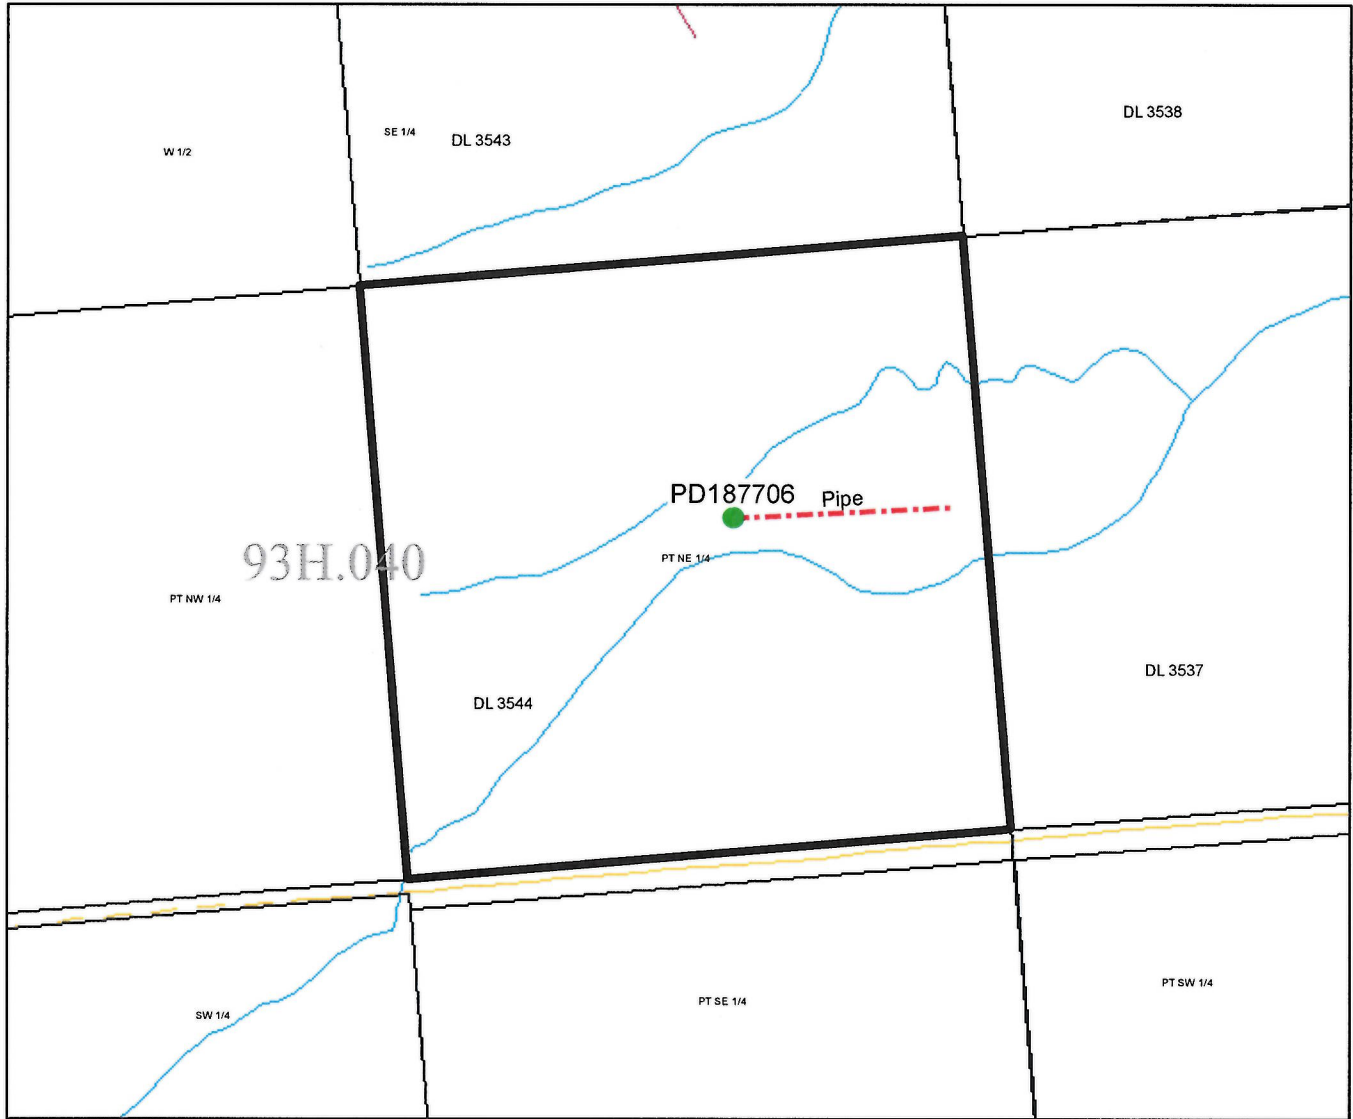

BRITISH COLUMBIA

WATER DISTRICT: Prince George
 PRECINCT: Mcbride
 LAND DISTRICT: Cariboo

Signature: *DM Frand*

LEGEND:
 Scale: 1:5,000
 Point of Diversion: ● PD187706
 Map Number: 93H040
 Pipe: - - - - -

Date: *21 Jun 2016*
 C.L. C133140
 File: 7002269

The boundaries of the land to which this licence is appurtenant are shown thus: