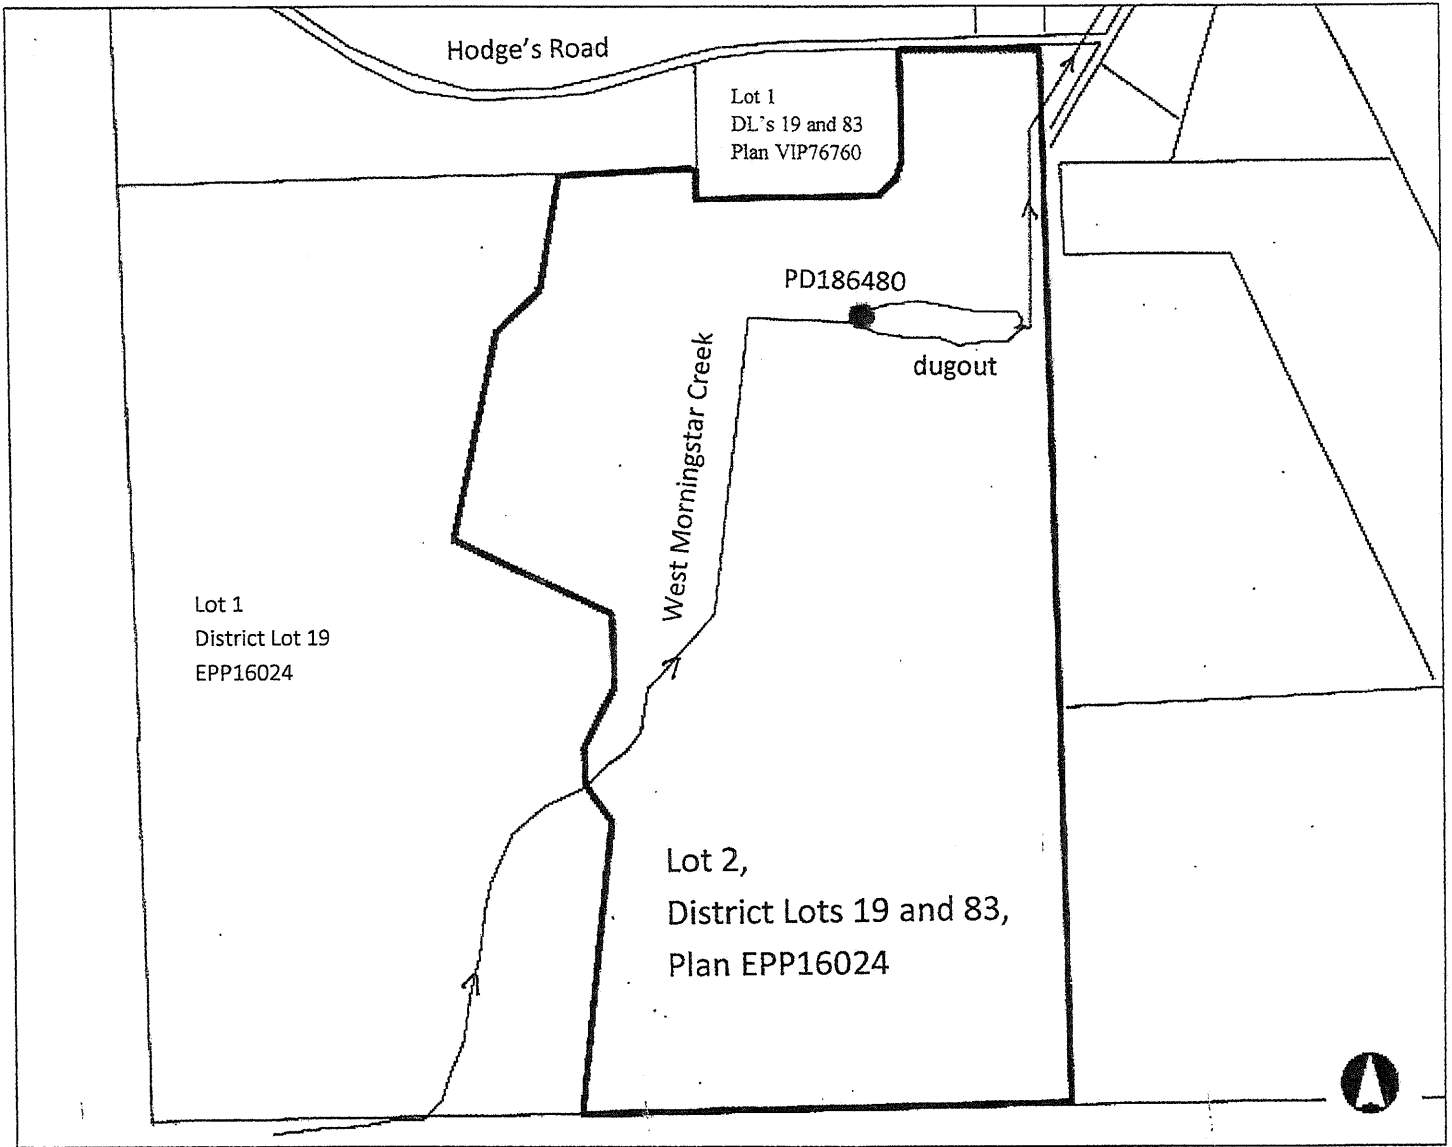

BRITISH COLUMBIA

WATER DISTRICT: Nanaimo
 PRECINCT: Nanaimo
 LAND DISTRICT: Nanoose

Signature: 
 Date: JUL 19 2016

LEGEND:

Scale: 1:6,500

Point of Division: 

Map Number: 92F.039.1.3 and 92F.030.1.1

Pipe: 

Not to scale

C.L. C133223
 File 1003029
 P.C.L. N/A

The boundaries of the land to which this licence is appurtenant are shown thus: 