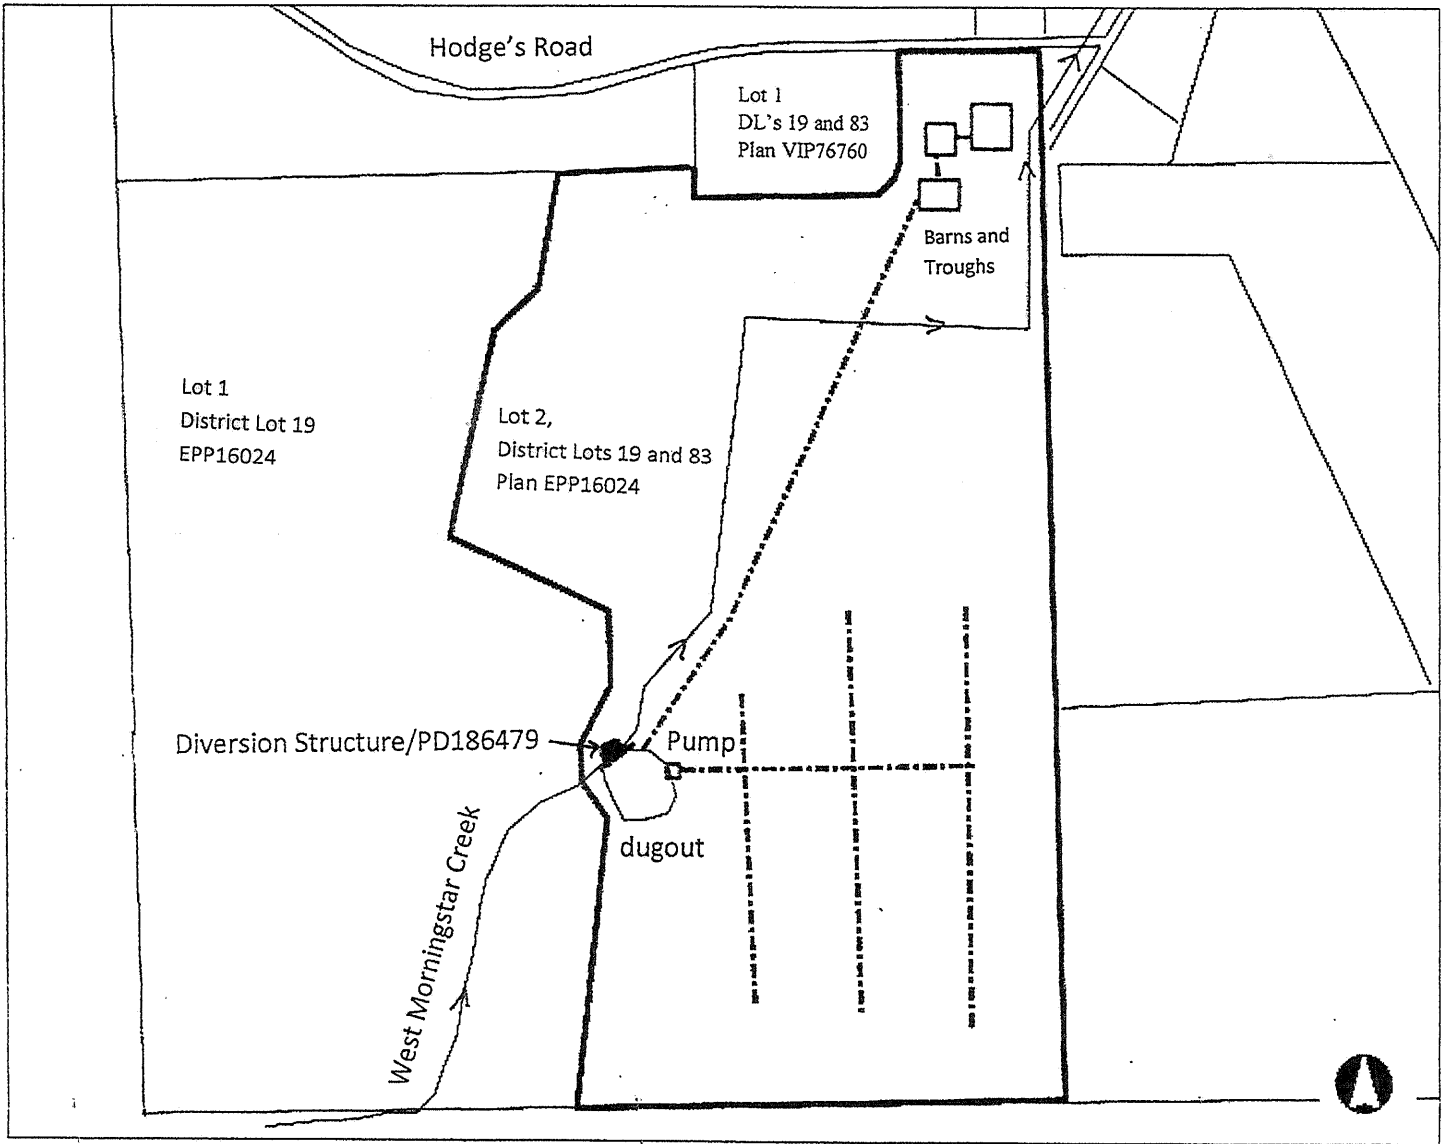

BRITISH COLUMBIA

WATER DISTRICT: Nanaimo
 PRECINCT: Nanaimo
 LAND DISTRICT: Nanoose

Signature: 
 Date: JUL 19 2016

LEGEND:

Scale: 1: 6,500

Point of Division: 

Map Number: 92F.039.1.3 and 92F.030.1.1

Pipe:  Not to scale

C.L. C133224
 File 1003029
 P.C.L. N/A

The boundaries of the land to which this licence is appurtenant are shown thus: 