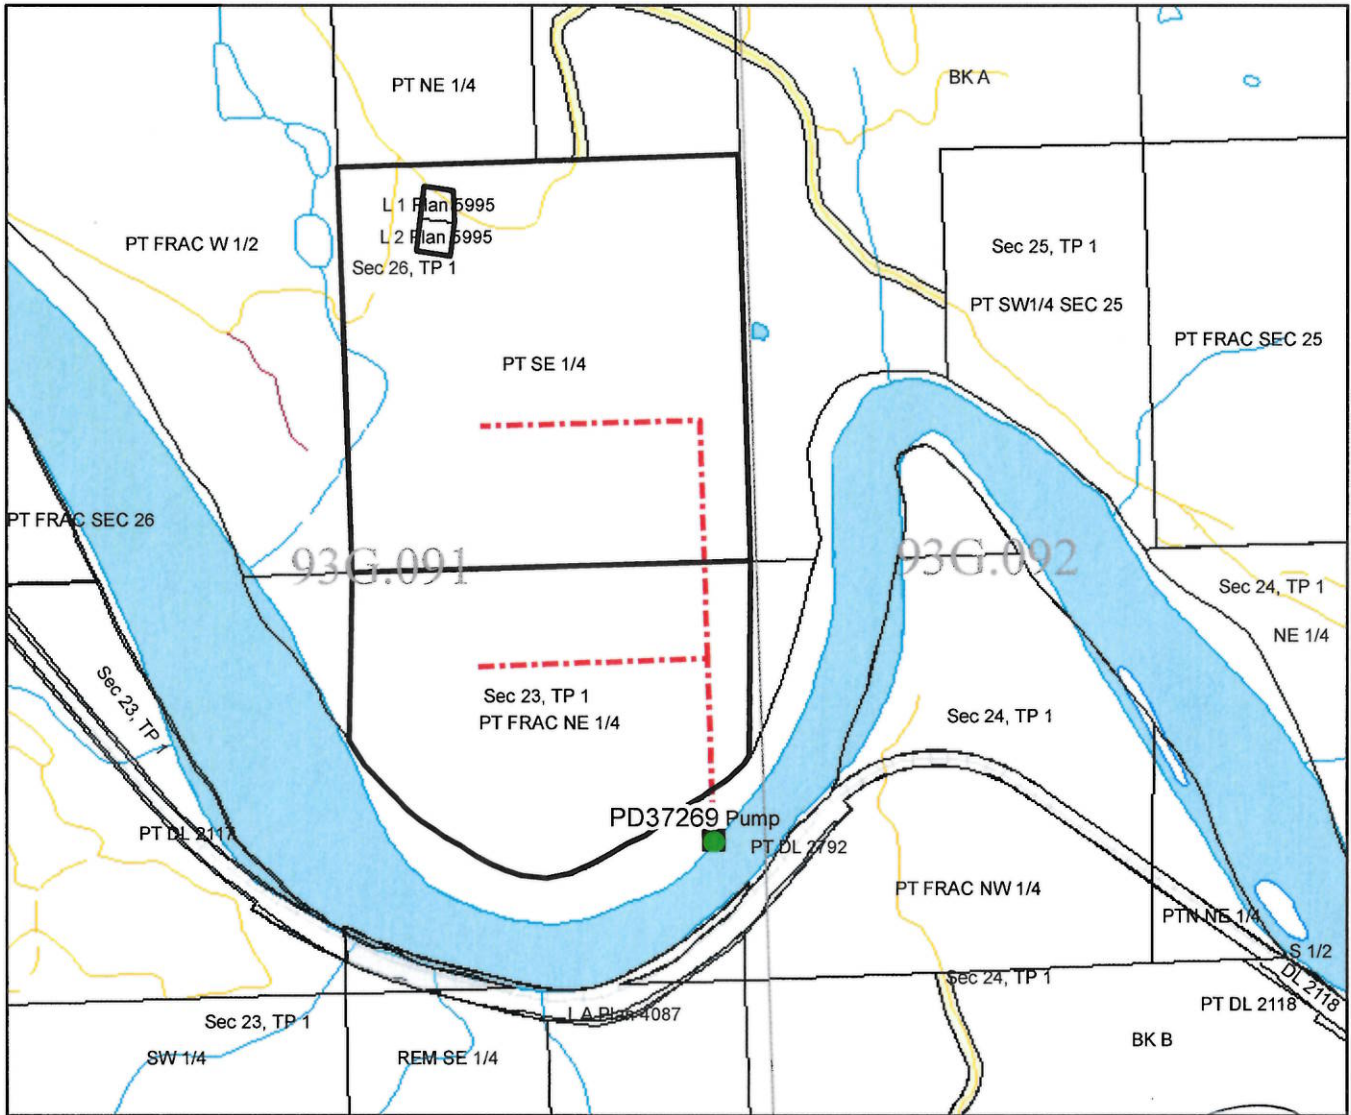

BRITISH COLUMBIA

WATER DISTRICT: Prince George
 PRECINCT: Vanderhoof
 LAND DISTRICT: Range 4 Coast

Signature:

LEGEND:
 Scale: 1:15,000
 Point of Diversion: ● PD37269
 Map Number: 93G091
 Pipe: - - - - -

Date: JUL 08 2016

C.L. C133250
 File: 7001477

The boundaries of the land to which this licence is appurtenant are shown thus: