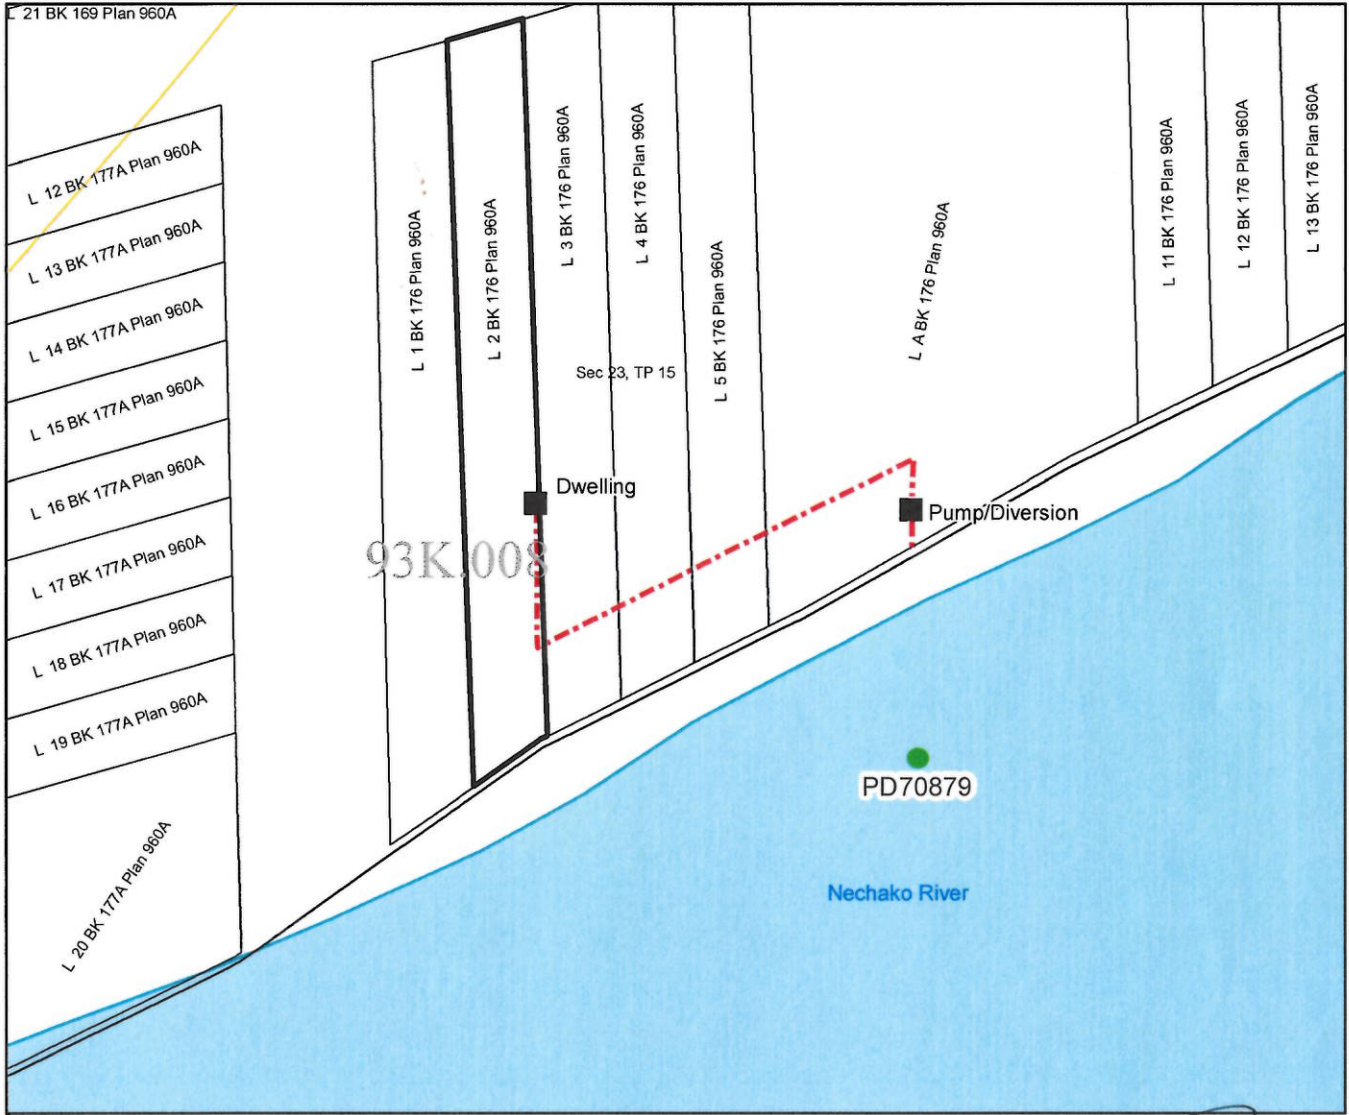

BRITISH COLUMBIA

WATER DISTRICT: Prince George
 PRECINCT: Vanderhoof
 LAND DISTRICT: Range 5 Coast

Signature: 

LEGEND:
 Scale: 1:1,000
 Point of Diversion: ● PD70879
 Map Number: 93K008
 Pipe: - - - - -

Date: **DEC 21 2016**

C.L. C133320
 File: 7001197

The boundaries of the land to which this licence is appurtenant are shown thus: 