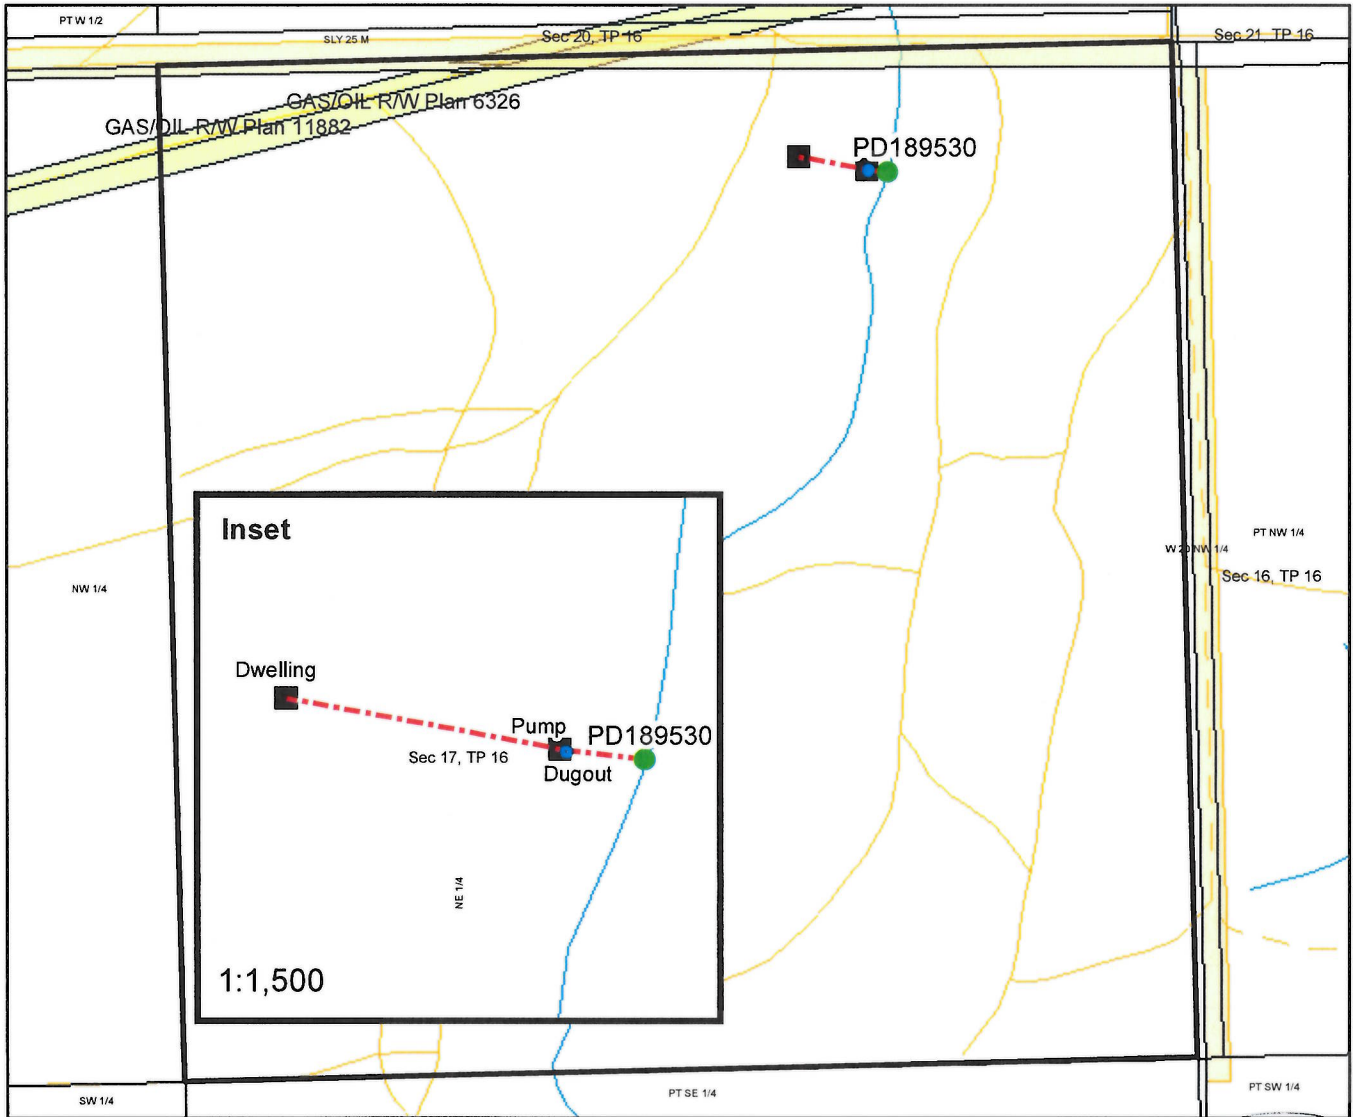

BRITISH COLUMBIA

WATER DISTRICT: Prince George
 PRECINCT: Vanderhoof
 LAND DISTRICT: Range 5 Coast

Signature:

LEGEND:
 Scale: 1:6,000
 Point of Diversion: ● PD189530
 Map Number: 93K018
 Pipe: - - - - -

Date: **SEP 22 2016**
 C.L. C133447
 File: 7002288

The boundaries of the land to which this licence is appurtenant are shown thus: