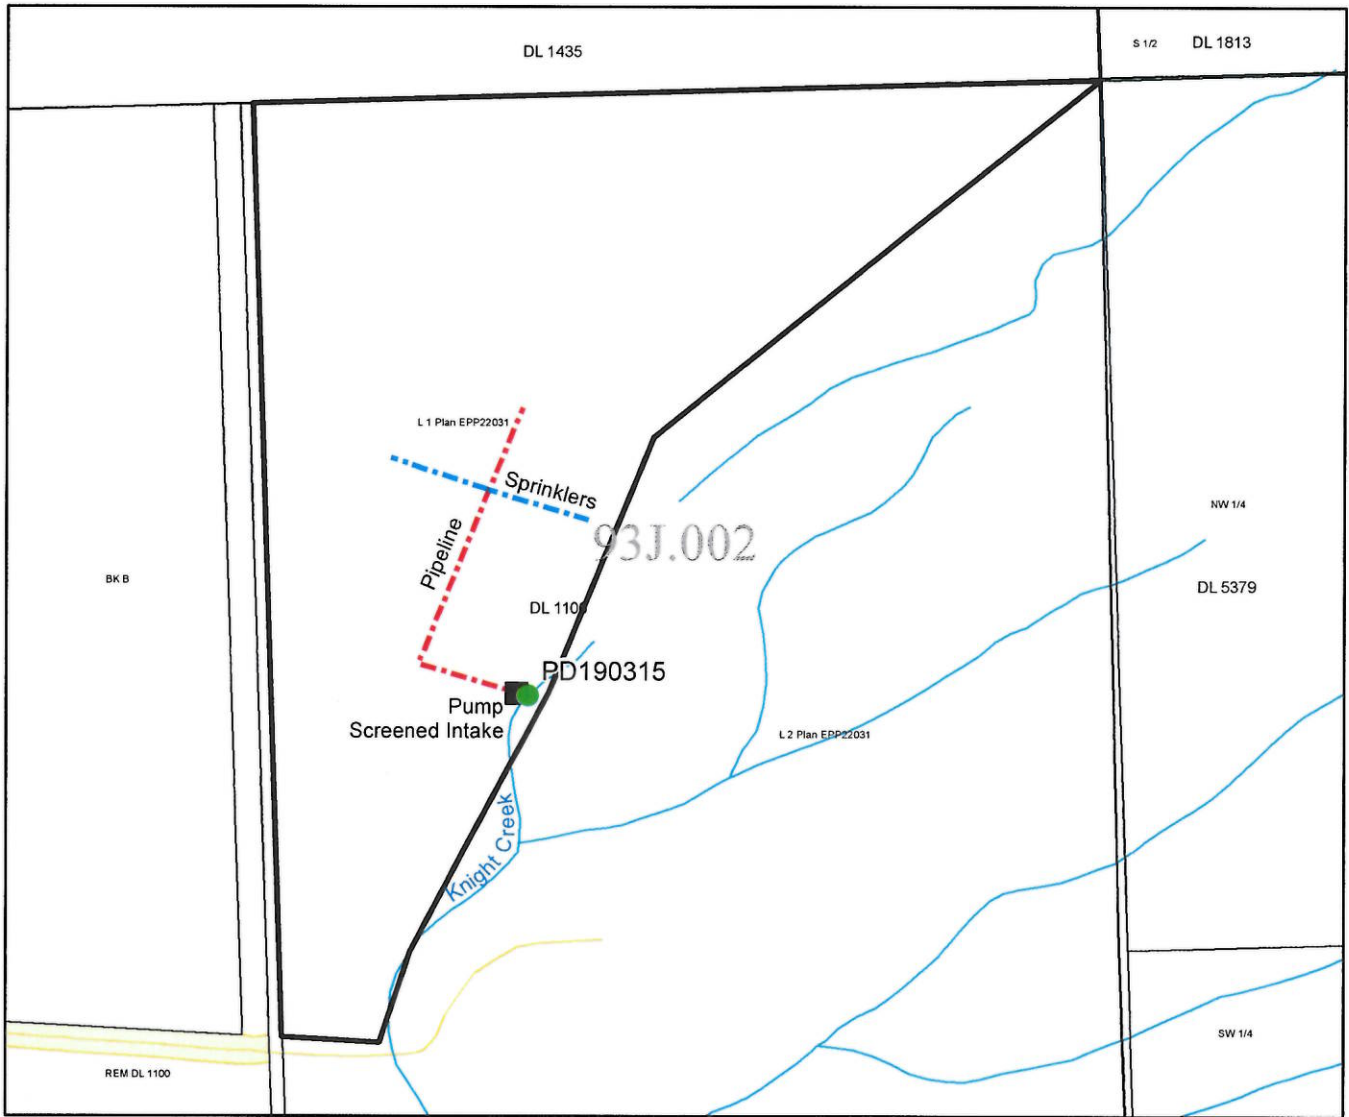

BRITISH COLUMBIA

WATER DISTRICT: Prince George
 PRECINCT: Vanderhoof
 LAND DISTRICT: Cariboo

Signature: 

LEGEND:
 Scale: 1:7,000
 Point of Diversion: ● PD190315
 Map Number: 93J002
 Pipe: - - - - -
 Sprinklers: - - - - -

Date: December 14, 2016

C.L. C133497

File: 7002368

The boundaries of the land to which this licence is appurtenant are shown thus: 