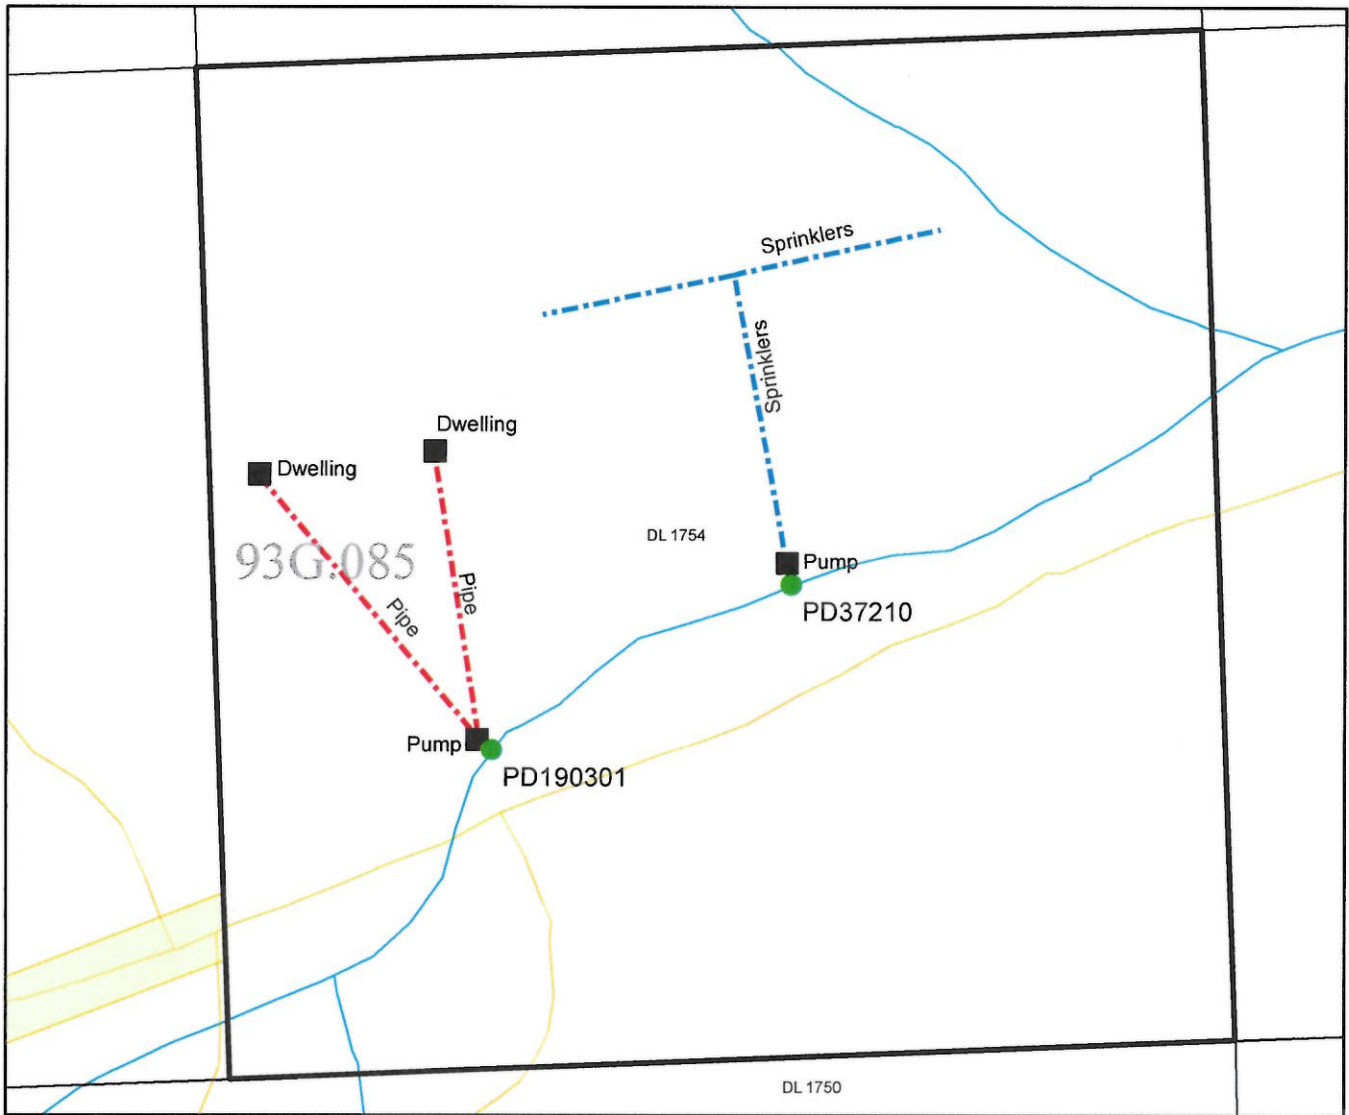

BRITISH COLUMBIA

WATER DISTRICT: Prince George
 PRECINCT: Vanderhoof
 LAND DISTRICT: Cariboo

Signature:

LEGEND:
 Scale: 1:3,000
 Point of Diversion: ● PD37210, PD190301
 Map Number: 93G085
 Pipe: - - - - -
 The boundaries of the land to which this licence is appurtenant are shown thus: ————
 Sprinklers: - - - - -