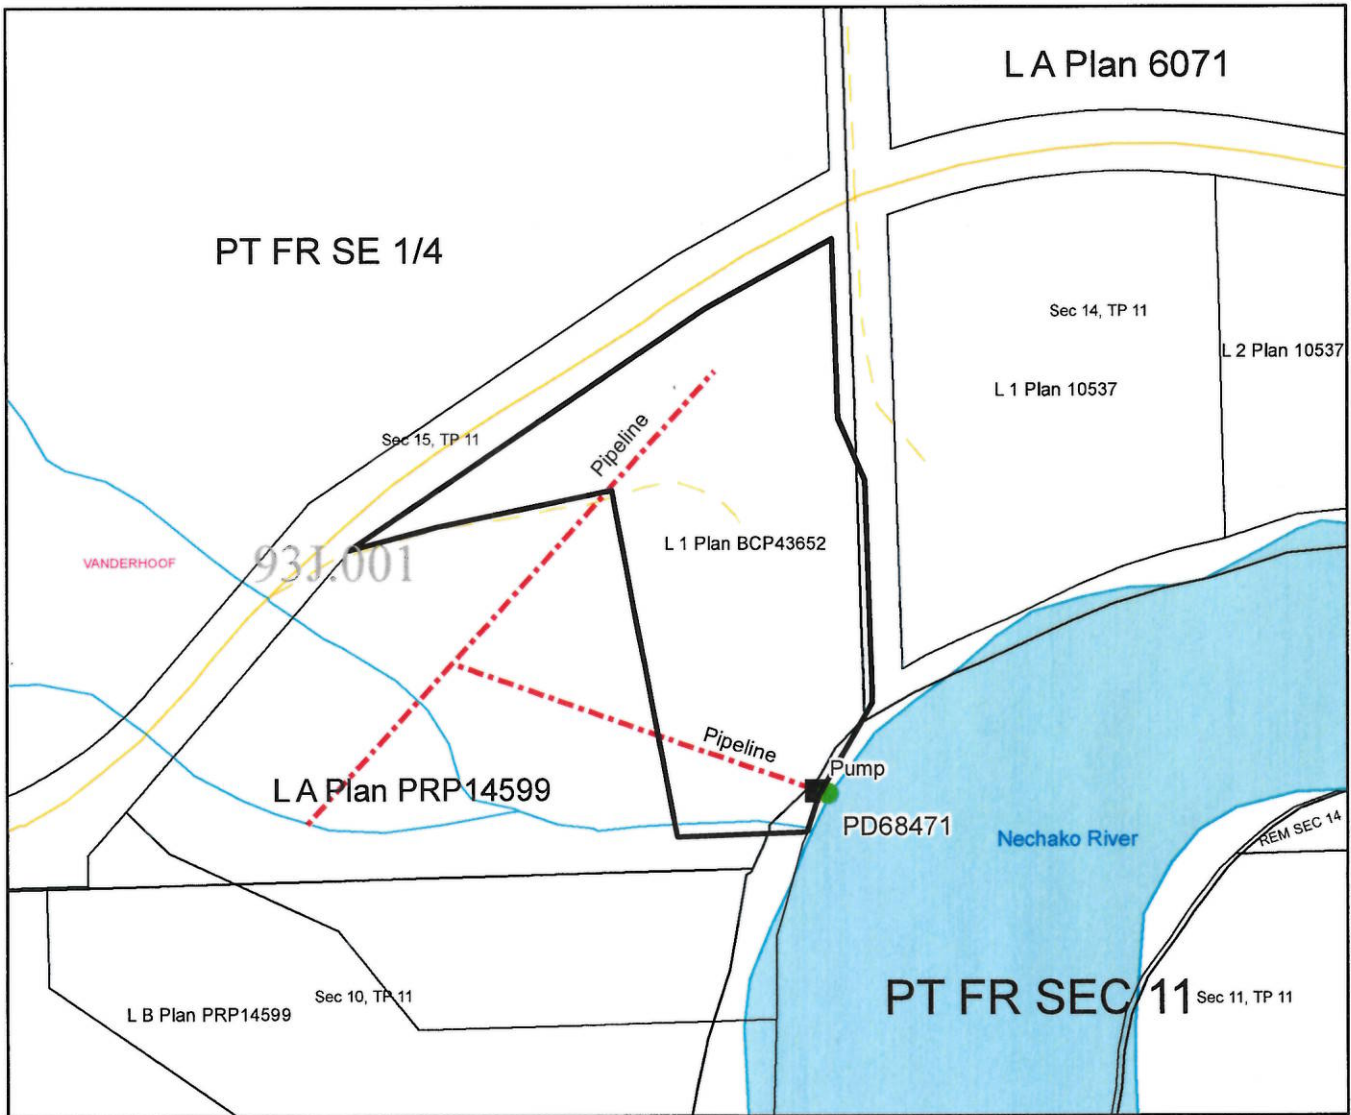

BRITISH COLUMBIA

WATER DISTRICT: Prince George
 PRECINCT: Vanderhoof
 LAND DISTRICT: Range 5 Coast

Signature: 

LEGEND:
 Scale: 1:3,000
 Point of Diversion: ● PD68471
 Map Number: 93J001
 Pipe: - - - - -

Date: December 12, 2016

C.L. C133592
 File: 7001124

The boundaries of the land to which this licence is appurtenant are shown thus: 