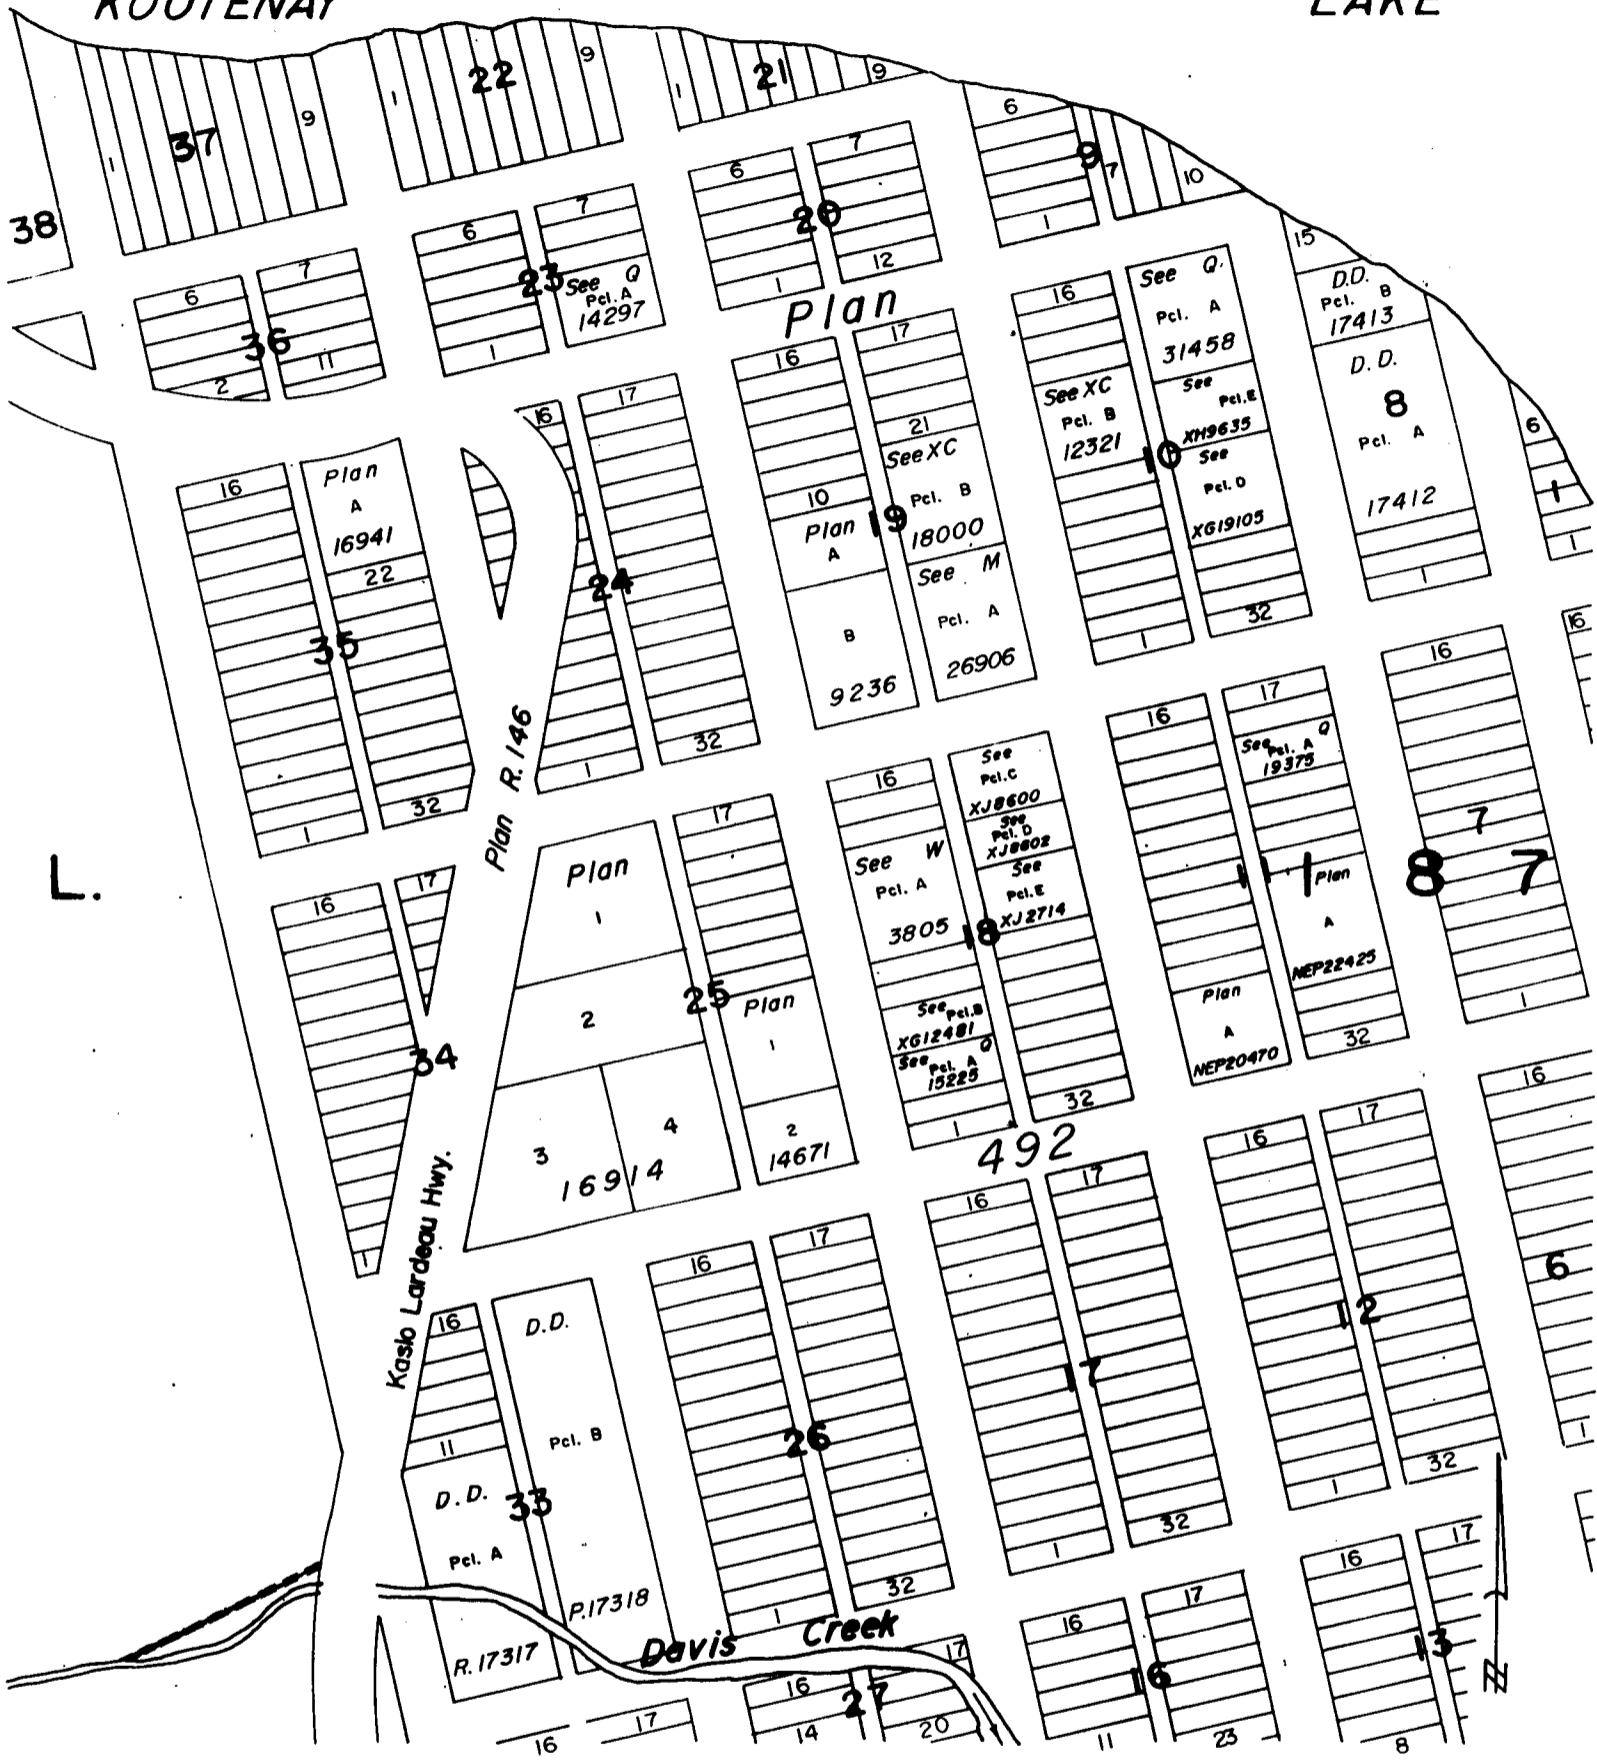

Province of British Columbia

KOOTENAY

LAKE

WATER DISTRICT :KASLO
 PRECINCT :LARDEAU
 LAND DISTRICT :KOOTENAY

LEGEND

Scale : 200 Feet to 1 Inch

Map Number : WR 4011A

Permit over Crown Land :

Signature *J. H. Dyck*
 Date *March 10, 1997*

File 0369445
 P.C.L. 22260

The boundaries of the land to which this licence is appurtenant are shown thus: